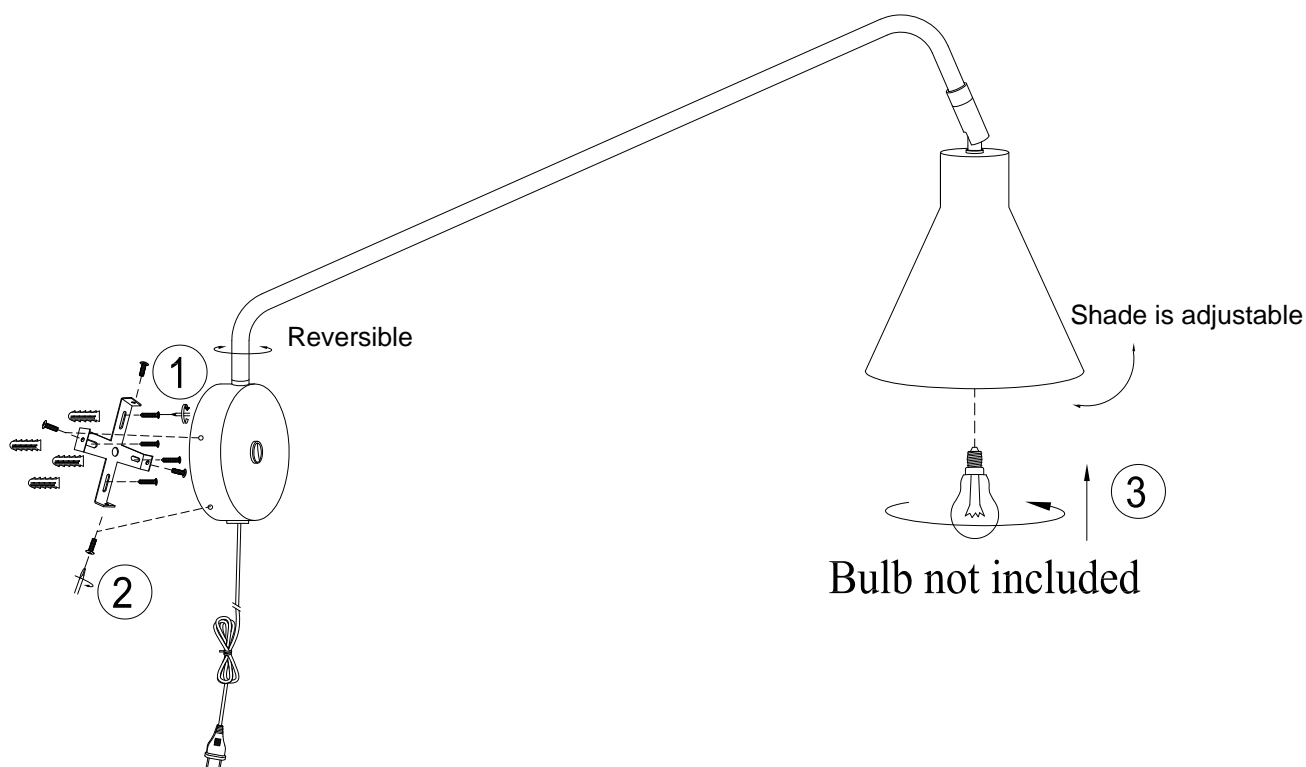

IT'S ABOUT RoMi[®]

C I T Y L I G H T S

LYON WALL LAMP

- material: iron
- socket: E27
- maximum watt: 40W

*Have a lot of
bright days with
your lamp!*

XXX

A CONCEPT OF URBAN LIGHTING
WWW.ITSABOUTROMI.NL