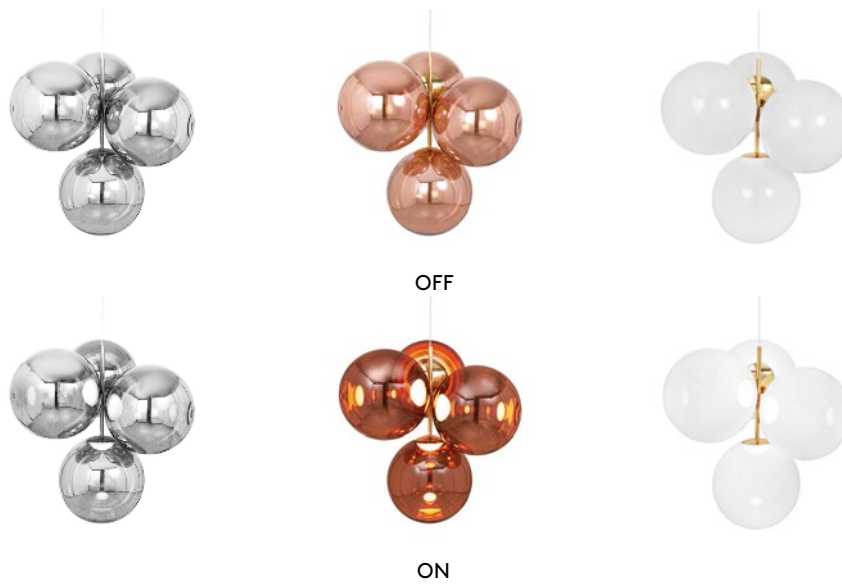

# GLOBE CHANDELIER SMALL LED

In our perpetual quest for the purest forms, Globe stands out as the most minimal of the lot. The spherical orb shade, highly mirrored and perfectly reflective, reveals a multiplicity of internal reflections from the integral LED when switched on. The archetypical silhouette allows for use in any space. Globe Chandelier Small features four orbs protruding from steel tubes.

<b>Year of Design</b>	2019
<b>Product Weight</b>	20.40 lb
<b>Finishing Process</b>	Semi-Metallised, Plated
<b>Surface Mount Shape/Diameter</b>	Dome, 10 in
<b>Power Method</b>	Mains
<b>Cable Spec</b>	SPT-2, 2x18AWG, 300 V
<b>Cable Type/Length</b>	Clear, 196.9 in
<b>Light Source</b>	4 x 6W LED
<b>Max Wattage</b>	30W
<b>Lumens</b>	2300
<b>CRI</b>	>90
<b>Colour Temperature</b>	3000K
<b>Dimmability</b>	Mains Dimmable, Leading & Trailing Edge
<b>Voltage</b>	100-120V
<b>Environment</b>	Indoor
<b>Spares</b>	LEDRING02A, LEDCDRIVER01UL
<b>Certification</b>	T24

## SILVER

<b>Code</b>	GLC01CH-CUSM4
<b>Shade Code</b>	4 X GLS02CH
<b>Shade Material</b>	Polycarbonate
<b>Shade Colour/Finish</b>	Silver, Mirrored
<b>Fitting Code</b>	LEDC01CHUL
<b>Fitting Material</b>	Steel
<b>Fitting Colour/Finish</b>	Silver, Polished
<b>Service Offer</b>	Collection

## COPPER

<b>Code</b>	GLC01CO-CUSM4
<b>Shade Code</b>	4 X GLS02CO
<b>Shade Material</b>	Polycarbonate
<b>Shade Colour/Finish</b>	Copper, Mirrored
<b>Fitting Code</b>	LEDC01GOUL
<b>Fitting Material</b>	Steel
<b>Fitting Colour/Finish</b>	Gold, Polished
<b>Service Offer</b>	Collection