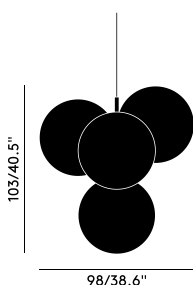

# GLOBE CHANDELIER SMALL LED

In our perpetual quest for the purest forms, Globe stands out as the most minimal of the lot. The spherical orb shade, highly mirrored and perfectly reflective, reveals a multiplicity of internal reflections from the integral LED when switched on. The archetypical silhouette allows for use in any space. Globe Chandelier Small features four orbs protruding from steel tubes.

<b>Year of Design</b>	2019
<b>Product Weight</b>	20.40 lb
<b>Finishing Process</b>	Semi-Metallised, Plated
<b>Surface Mount Shape/Diameter</b>	Dome, 10 in
<b>Power Method</b>	Mains
<b>Cable Spec</b>	SPT-2, 2x18AWG, 300 V
<b>Cable Type/Length</b>	Clear, 196.9 in
<b>Light Source</b>	4 x 6W LED
<b>Max Wattage</b>	30W
<b>Lumens</b>	2300
<b>CRI</b>	>90
<b>Colour Temperature</b>	3000K
<b>Dimmability</b>	Mains Dimmable, Leading & Trailing Edge
<b>Voltage</b>	100-120V
<b>Environment</b>	Indoor
<b>Spares</b>	LEDRING02A, LEDCDRIVER01UL
<b>Certification</b>	T24