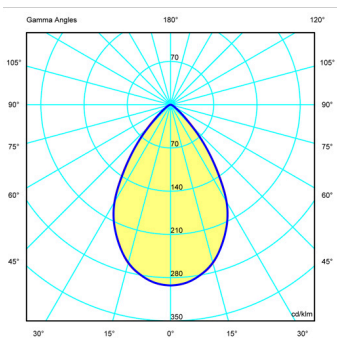

Photometrische Daten

Andere Anwendungen

Alle unsere Produkte haben eine fünfjährige Garantie. Lesen Sie unsere rechtlichen Bedingungen unter www.vibia.com/warranty

Vibia Lighting, S.L.U.

Office / Oficina
Progrés 4-6. 08850 Gavà. Barcelona, Spain.

International T +34 934 796 971
Spain / Portugal T +34 934 796 970

customer.service@vibia.com
vibia.com