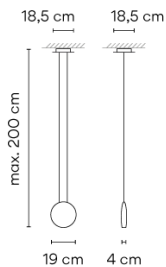

Cosmos

VIBIA

2500

Design von Lieve Altherr Molina

Cosmos ist eine skulpturale Pendelleuchte. Design von Lieve, Altherr und Molina. Erhältlich in verschiedenen Farben: Schokoladenbraun, Grün und Hellgrau.

Modellblatt

Optional: Zusätzliche Kabellänge
Mindest. Menge, Aufpreis und zusätzliche Lieferzeit gelten [DE]

Farbe

- 14 Dunkelbraun
  RAL 8019
- 62 Grün, Weiss and Dunkelbraun
  PANTONE 5645, RAL 9010, RAL 8019

LED-Temperaturfarbe 2700 K / 3500 K

Dimmen On/Off / Casambi

Installationstyp Surface Canopy

Materialien Körper: ABS
Scheibe: Stahl

Lichtquelle 1 x LED 4,48W 350mA

LED CRI>80 490 lm 108.8
2700 K / 3500 K

Driver Constant Current 350 100~240
V V 50~60 Hz HZ

Dimmable **LED**

IP20 **Bi-volt** **50-60Hz**

Anwendung Pendelleuchten

Verpackung 1 Kartons
0.265 m x 0.265 m x 0.165 m
Bruttogewicht 2.1
Nettogewicht 1.62
Vol. 0.0115

Lichteffect

Lesen

Intensive, blendfreie Arbeitsbeleuchtung