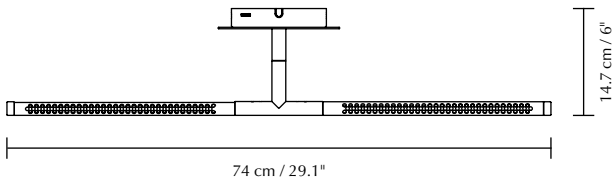

Colour variations

brushed
brass

UMAGE