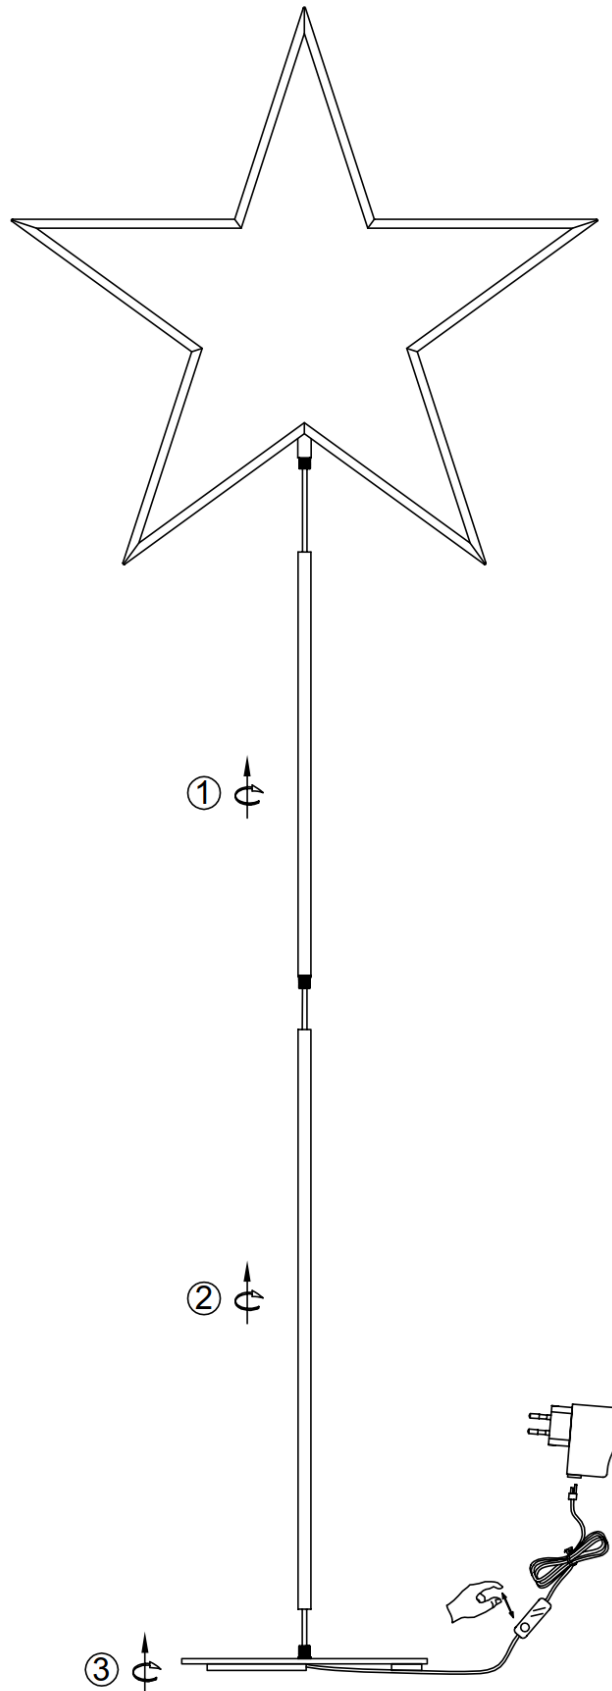

Bedienungsanleitung

sompex[®]
lighting

Art.-Nr.: 72090

Name: Lucy

Instruction manual

sompex[®]
lighting

Art.-No.: 72090

Name: Lucy