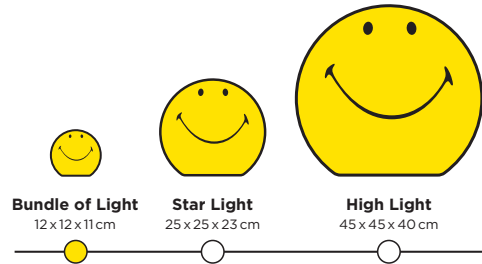

## SMILEY COLLECTION

The icon Smiley has been around since 1972 and remains relevant and inspiring. Mr Maria hopes to highlight Smiley's message of fun, positivity and creativity through our Smiley designs.