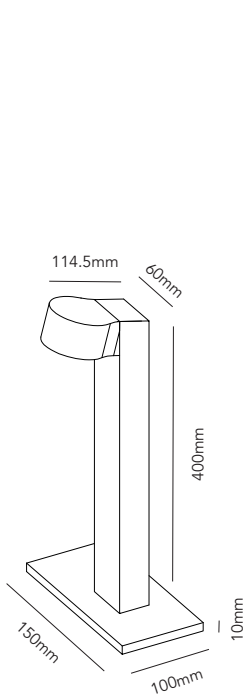

ORBIT GARDEN

Design: Nital Patel & Ronni Gol

ORBIT GARDEN MINI DOWN

ORBIT GARDEN 1 DOWN

ORBIT GARDEN 2 DOWN

ORBIT GARDEN - 3000 K

Design: Nital Patel & Ronni Gol

LIGHT·POINT
C O P E N H A G E N

ART. NAME	ORBIT GARDEN MINI D.	ORBIT GARDEN 1 D.	ORBIT GARDEN 2 D.
Art. no. black	268300	268301	268302
EAN black	5711389683009	5711389683016	5711389683023
Material	Aluminium / Glass	Aluminium / Glass	Aluminium / Glass
Light source	Lumens	Lumens	Lumens
Lifetime	50.000	50.000	50.000
Number of light sources	1	1	1
Electronical gear	N/A	N/A	N/A
Driver watt	N/A	N/A	N/A
Light source watt	4	10	12
System watt	4	10	12
Voltage	220-240V	220-240V	220-240V
Dimmable	Leading/trailing Edge	Leading/trailing Edge	Leading/trailing Edge
Lumen output	360 (Nominal)	720 (Nominal)	1080 (Nominal)
Lumen pr. watt	90	90	90
Flux	N/A	N/A	N/A
CCT (K)	3000	3000	3000
RA/CRI	>90	>90	>90
Mac Adam	3	3	3
Light distribution	N/A	N/A	N/A
Beam angle	N/A	N/A	N/A
Tilt angle	N/A	N/A	N/A
Cutout mm.	N/A	N/A	N/A
Rotation	N/A	N/A	N/A
Looping	Yes	Yes	Yes