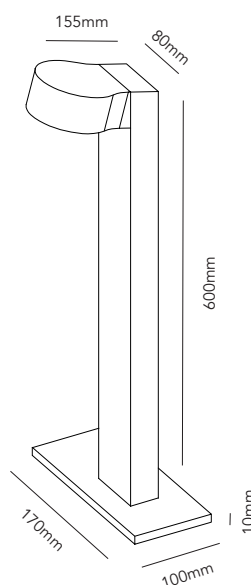

ORBIT GARDEN 1 DOWN