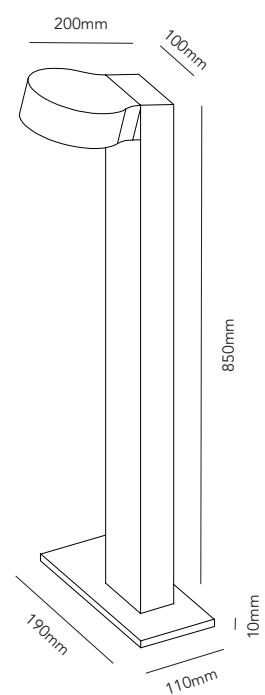

ORBIT GARDEN

Design: Nital Patel & Ronni Gol

ORBIT GARDEN MINI DOWN

ORBIT GARDEN 1 DOWN

ORBIT GARDEN 2 DOWN

ORBIT GARDEN - 3000 K

Design: Nital Patel & Ronni Gol

LIGHT·POINT
C O P E N H A G E N

ART. NAME	ORBIT GARDEN MINI D.	ORBIT GARDEN 1 D.	ORBIT GARDEN 2 D.
Art. no. black	268300	268301	268302
EAN black	5711389683009	5711389683016	5711389683023
Material	Aluminium / Glass	Aluminium / Glass	Aluminium / Glass
Light source	Lumens	Lumens	Lumens
Lifetime	50.000	50.000	50.000
Number of light sources	1	1	1
Electronical gear	N/A	N/A	N/A
Driver watt	N/A	N/A	N/A
Light source watt	4	10	12
System watt	4	10	12
Voltage	220-240V	220-240V	220-240V
Dimmable	Leading/trailing Edge	Leading/trailing Edge	Leading/trailing Edge
Lumen output	360 (Nominal)	720 (Nominal)	1080 (Nominal)
Lumen pr. watt	90	90	90
Flux	N/A	N/A	N/A
CCT (K)	3000	3000	3000
RA/CRI	>90	>90	>90
Mac Adam	3	3	3
Light distribution	N/A	N/A	N/A
Beam angle	N/A	N/A	N/A
Tilt angle	N/A	N/A	N/A
Cutout mm.	N/A	N/A	N/A
Rotation	N/A	N/A	N/A
Looping	Yes	Yes	Yes