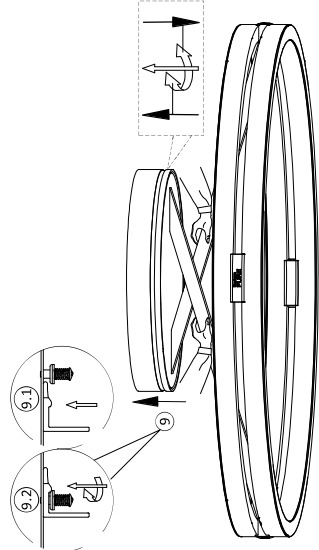

Anlernen der Fernbedienung an die Leuchte

Schalten Sie die Leuchte über den Wandschalter ein. Drücken Sie innerhalb von 5 Sekunden die ON-Taste auf der Fernbedienung. Die Leuchte ist nun angelernt und kann über die Fernbedienung gesteuert werden.

!!! Eine Fernbedienung kann unbegrenzt viele Leuchten steuern. Eine Leuchte kann von einer Fernbedienung angesteuert werden !!!

Assigning the remote control to the light

Switch the light on via the wall switch. Press the ON button on remote control within 5 seconds. The light is now assigned and can be operated by the remote control.

!!! A remote control can control an unlimited number of lights. A light can be operated by one remote control !!!

Beschreibung / Description	Betriebsgröße / Operation data
Batterie / Battery	2x AAA, 1,5V
Sendefrequenz / Transmission frequency	433,92 MHz
Sendeleistung / Transmitting power	1,0 mW
Leerlaufstrom / No-load current	0,001 mA
Betriebsstrom / Operating current	max.15 mA
Reichweite der Fernbedienung / Range of the remote control	6-8 m