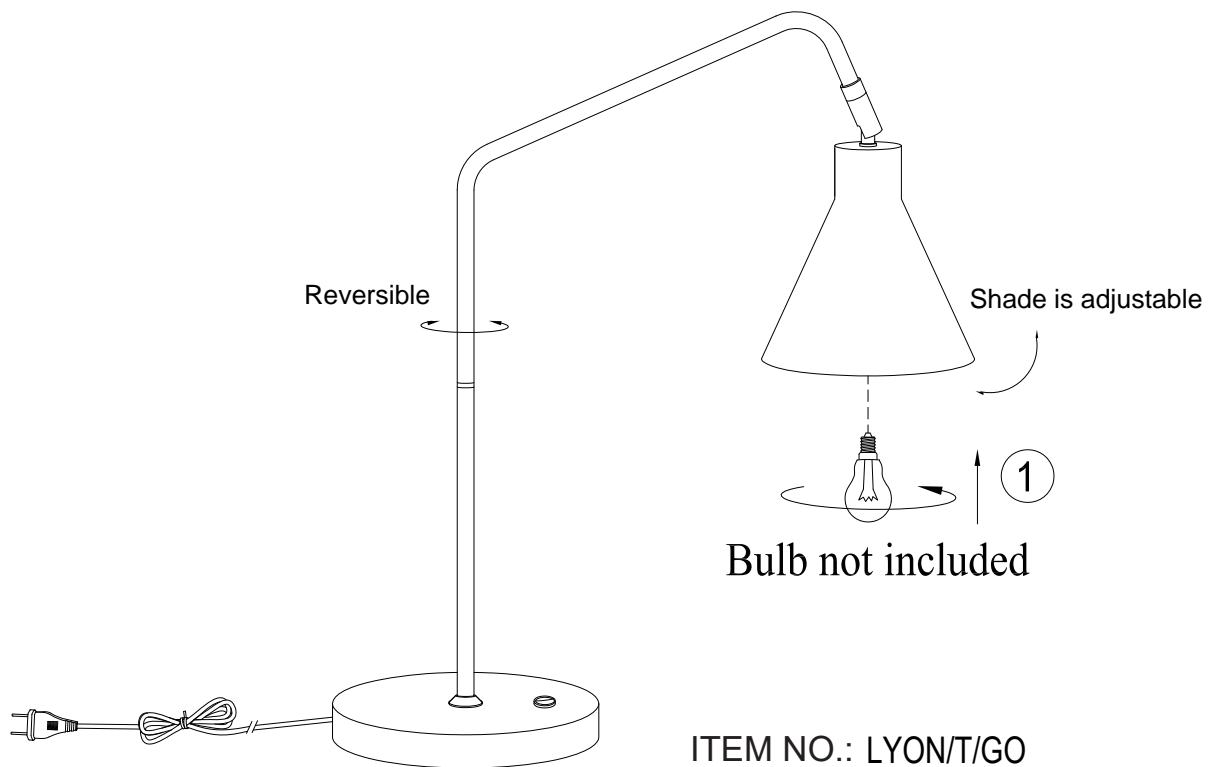

IT'S ABOUT RoMi[®]

C I T Y L I G H T S

LYON/T TABLE LAMP

ITEM NO.: LYON/T/GO

LYON/T/B

SIZE : 50CM L X 20CM W X 54.5CM H

MAX. 40W / E27, 8W CFL

CE