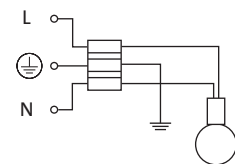

SCHALTPLAN WIRING DIAGRAM

STANDARD