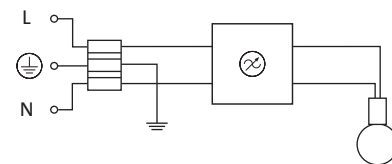

VERSION CBU-TED BLUETOOTH DIMMER