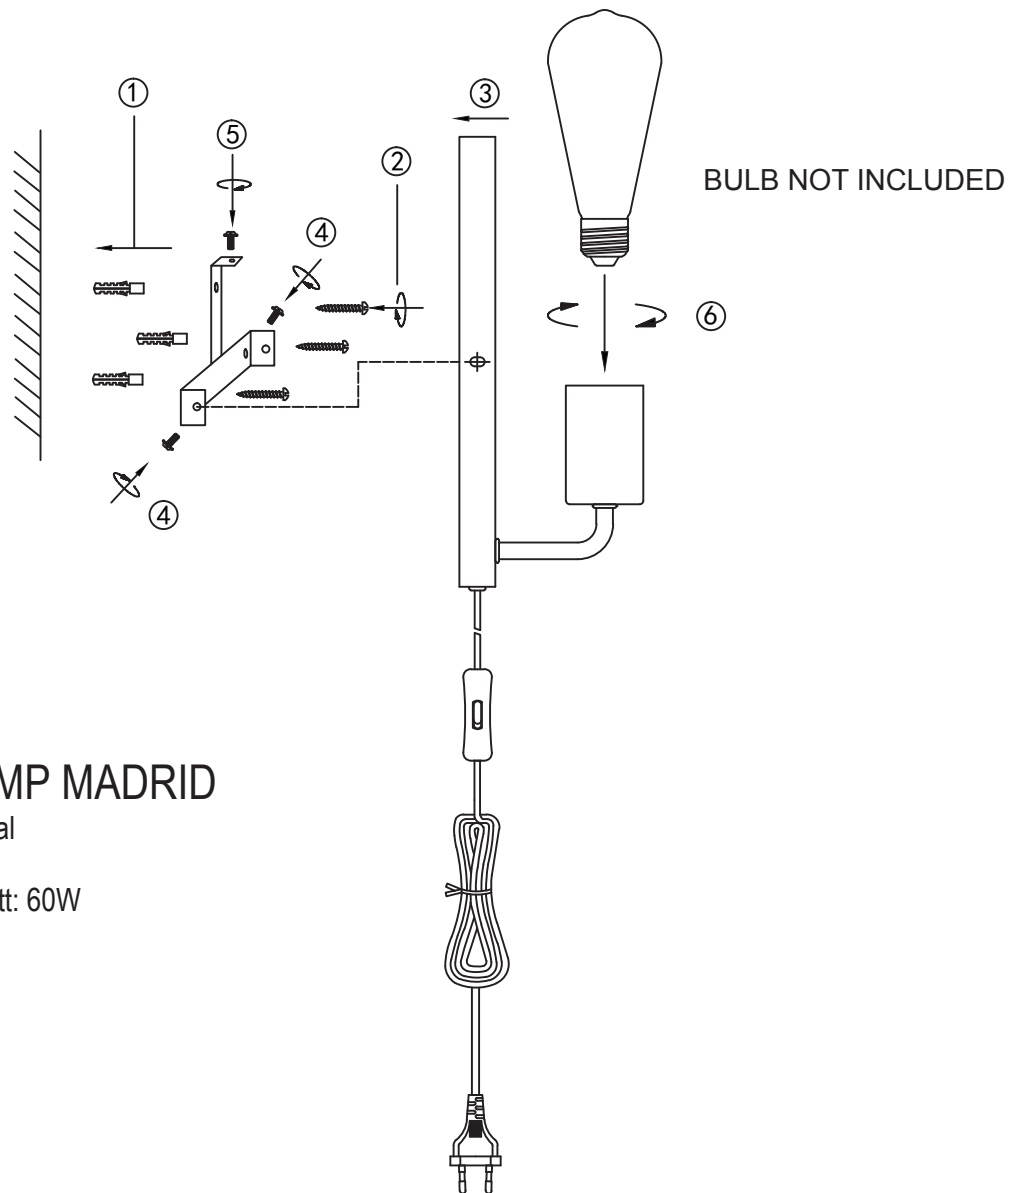

IT'S ABOUT RoMi[®]

C I T Y L I G H T S

WALL LAMP MADRID

- material: metal
- socket: E27
- maximum watt: 60W

*Have a lot of
bright days with
your lamp!*
XXX

A CONCEPT OF URBAN LIGHTING
WWW.ITSABOUTROMI.NL