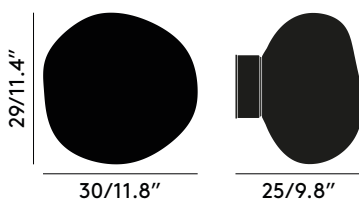

MELT MINI SURFACE LED

Melt is evocative of molten glass, the interior of a melting glacier or images of deep space. An imperfect, organic and naturalistic light that produces a mesmerizing hot-blown glass effect. The Melt family is now available with a new custom-made Tom Dixon LED ring.

Year of Design	2018
Material	Polycarbonate
LED Spec	6W LED included. LED and driver replaceable via Tom Dixon.
Dimmability	Compatible with most LED dimmers
Rating/Location	IP20

MELT MINI SURFACE CHROME LED EU

Code
MESS04CHEU

MELT MINI SURFACE GOLD LED EU

Code
MESS04GOEU