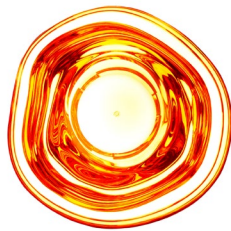

MELT MINI SURFACE LED

OFF

ON

OFF

ON

Melt is evocative of molten glass, the interior of a melting glacier or images of deep space. An imperfect, organic and naturalistic light that produces a mesmerizing hot-blown glass effect. The Melt family is now available with a new custom-made Tom Dixon LED ring.

Code
MESS04CHEU

MELT MINI SURFACE GOLD LED EU

Code
MESS04GOEU

MELT MINI SURFACE LED

OFF

ON

OFF

ON

Melt is evocative of molten glass, the interior of a melting glacier or images of deep space. An imperfect, organic and naturalistic light that produces a mesmerizing hot-blown glass effect. The Melt family is now available with a new custom-made Tom Dixon LED ring.