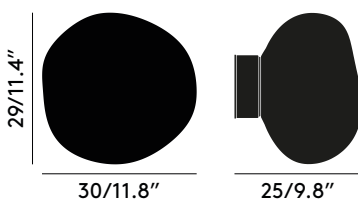

MELT MINI SURFACE LED

Melt is evocative of molten glass, the interior of a melting glacier or images of deep space. An imperfect, organic and naturalistic light that produces a mesmerizing hot-blown glass effect. The Melt family is now available with a new custom-made Tom Dixon LED ring.

Year of Design	2018
Material	Polycarbonate
LED Spec	6W LED included. LED and driver replaceable via Tom Dixon.
Dimmability	Compatible with most LED dimmers
Rating/Location	IP20

MELT MINI SURFACE COPPER LED EU

Code
MESS04COEU

MELT MINI SURFACE SMOKE LED EU

Code
MESS04SMEU