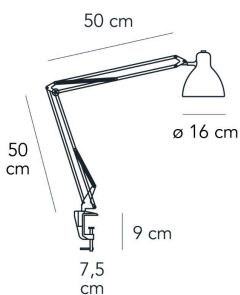

Table lamp with direct light not dimmable. Rotating on/off switch placed on the diffuser head. Adjustable clamp and body made of painted metal. Black power cable and plug. Plug-in power supply with interchangeable plugs (UK- USA- UE- CHN). Integrated led.