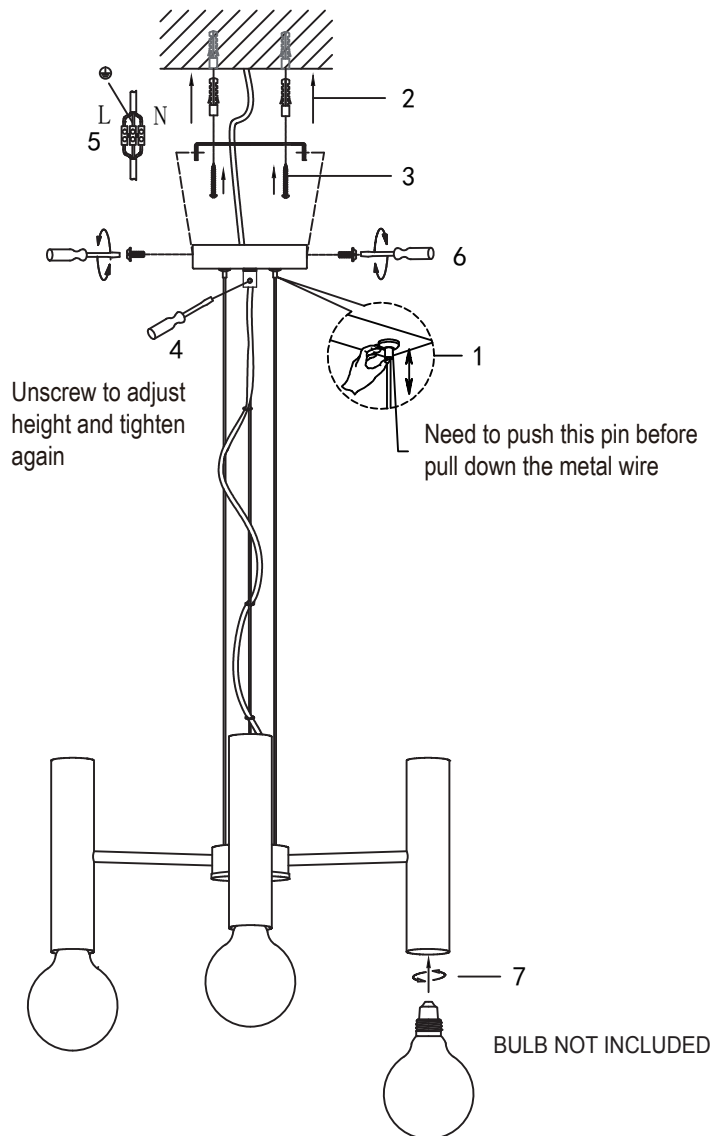

IT'S ABOUT RoMi[®]

C I T Y L I G H T S

CANNES PENDANT LAMP

- material: iron
- socket: 3 x E27
- maximum watt: 60W

Please note: if the external flexible cable or cord of this luminaire is damaged, it should be replaced by a qualified person in order to avoid hazard.