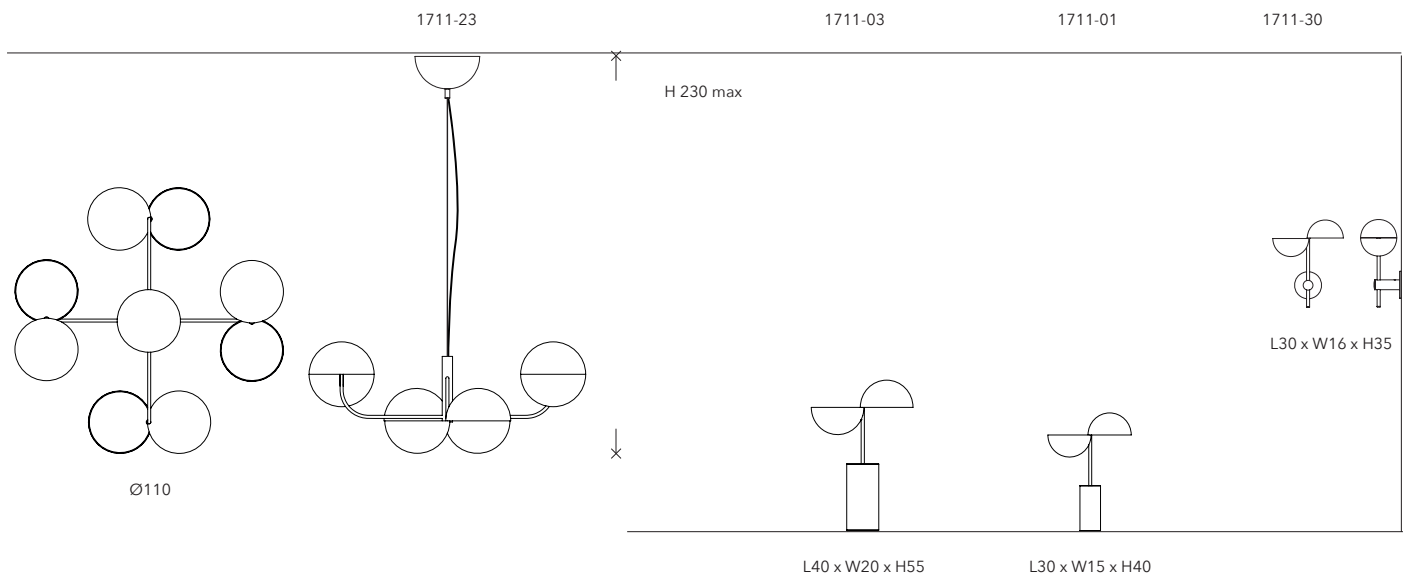

TECHNICAL SHEET

1711-03 LARGE

Mounting: Lampada da tavolo / Table lamp
Environment: Indoor - IP20
Materials: Metallo e marmo / Metal and marble
Voltage: 100-240V 50/60Hz
Source: LED 2x 8W - CRI=90
Color Temperature: 3000K
Lumen: 2x 827lm
Lighting Control: Dimmer on cable

1711-01 SMALL

Mounting: Lampada da tavolo / Table lamp
Environment: Indoor - IP20
Materials: Metallo e marmo / Metal and marble
Voltage: 100-240V 50/60Hz
Source: LED 2x 8W - CRI=90
Color Temperature: 3000K
Lumen: 2x 827lm
Lighting Control: Dimmer on cable

1711-23 LARGE

Mounting: Sospensione / Suspension
Environment: Indoor - IP20
Materials: Metallo / Metal
Voltage: 220-240V 50/60Hz
Source: LED 8 x 8W - CRI=90
Color Temperature: 3000K
Lumen: 8x 827lm
Lighting Control: Dimmable 0-10V

1711-30

Mounting: Applique / Wall lamp
Environment: Indoor - IP20
Materials: Metallo / Metal
Voltage: 220-240V 50/60Hz
Source: LED 2x 6W - CRI=80
Color Temperature: 3000K
Lumen: 2x 450lm
Lighting Control: Dimmable phase cut