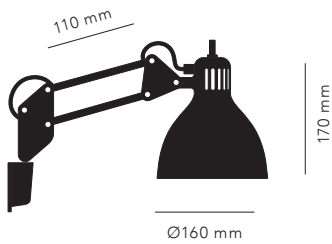

ARCHI W1

INCL. WALL MOUNT