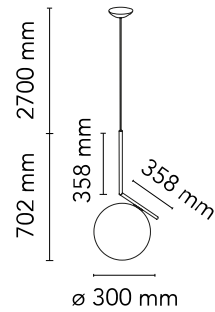

FLOS

F3176044 24K Gold

IC S2 10 Anniversary

Designed by Michael Anastassiades, 2014

Halogen - 205W

Suspension lamp providing diffused light. Gold plate 24 carat frame. Blown glass opal diffuser.

Are you a professional and your project needs consulting and support?

[BOOK AN APPOINTMENT](#)

Main specifications

EAN	8059607066980
Mounting	Suspension
Environments	Indoor dry location
Light Source Type	Bulb
Lamp category	Halogen
Lamp holders	E27
Ilcos	HSGS
Number of heads	1
Power (W)	205

Physical

Colour	24K Gold
Length (mm)	300
Cord length (mm)	2700
Canopy dimension (mm)	32
Canopy width (mm)	113
Net weight (kg)	2.9
Package volume (m3)	0.1
IP internal	20

Download

Mounting instructions [↓ PDF](#)

Photometric Files

LDT / IES [↓ LDT](#)

Technical Drawings

2D [↓ ZIP](#)

3D [↓ ZIP](#)

GWT 850°		IK 05	IP 20
-------------	--	----------	----------

Schematic light drawing

Luminous flux Luminaire
1252 lm