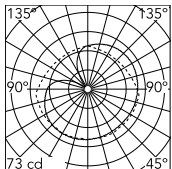

Physical

Colour	24K Gold
Length (mm)	300
Cord length (mm)	2700
Canopy dimension (mm)	32
Canopy width (mm)	113
Net weight (kg)	2.9
Package volume (m3)	0.1
IP internal	20

Download

Mounting instructions [↓ PDF](#)

Photometric Files

LDT / IES [↓ LDT](#)

Technical Drawings

2D [↓ ZIP](#)

3D [↓ ZIP](#)

GWT 850°		IK 05	IP 20
-------------	--	----------	----------

Schematic light drawing

Luminous flux Luminaire
1252 lm