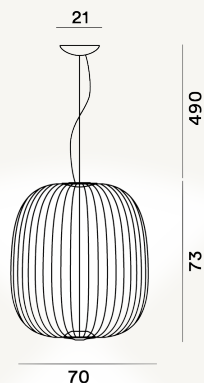

# SPOKES 2 LARGE COLGANTE LED

## DIMENSIONE

73 x 70 x 70

## PESO

Net kg 5.9