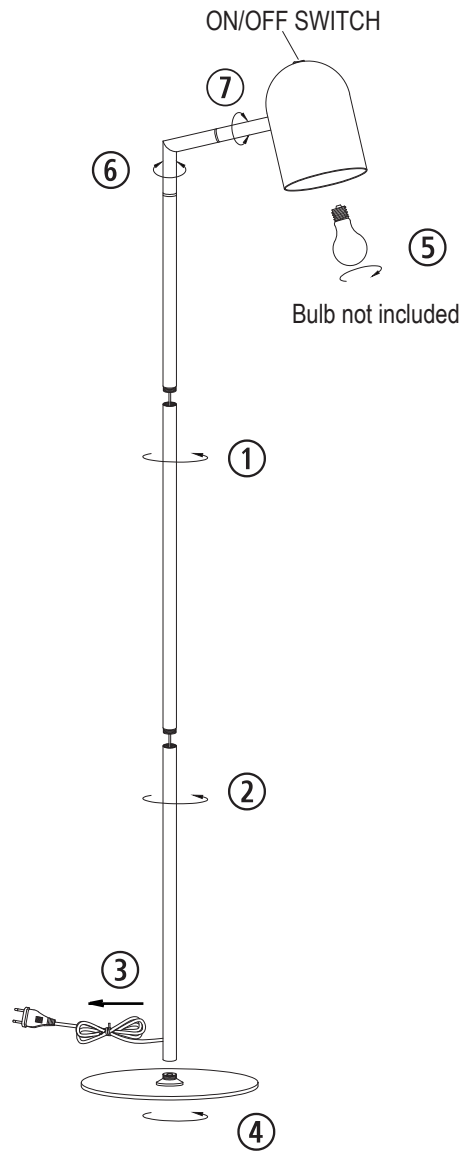

IT'S ABOUT RoMi[®]

C I T Y L I G H T S

MARSEILLE FLOOR LAMP

- material: iron
- socket: E27
- maximum watt: 25W

Please note: if the external flexible cable or cord of this luminaire is damaged, it should be replaced by a qualified person in order to avoid hazard.