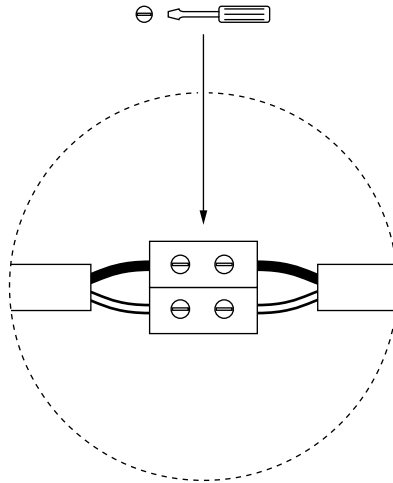

2

English
Live
Français
Sous tension

English
Neutral
Français
Neutre