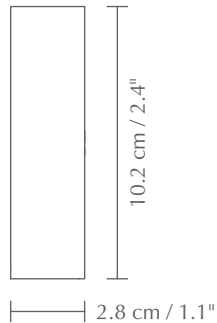

EASY AND EFFECTIVE CHARGING

Unifier Hub is a device that connects all your Unifier wireless chargers to ensure easy and effective charging with a minimum of cables involved. The Unifier Hub has five USB-ports, and can connect five Unifiers at a time. Use it with the Charging Station and ensure an easy recharge of all your Asteria Move Lamps at once.

Find more info on our website umage.com

Colour variations

black
(RAL: 9005)