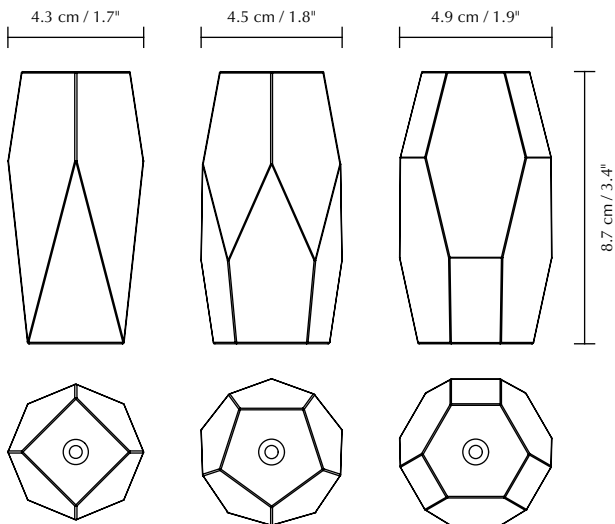

RECOMMENDED LIGHT SOURCE(S)

Tiny Idea	#4187

Colour variations

brass

steel