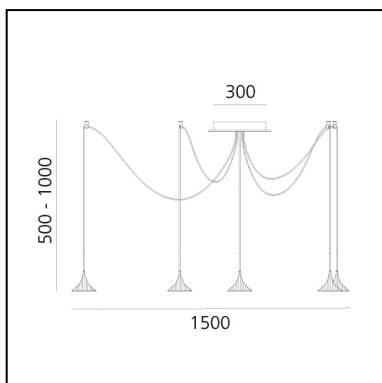

Unterlinden - Chandelier Free - 2700K - Brass

Herzog & de Meuron

IP20    Dimmbar: 

LUMINAIRE

- Watt: **34W**
- Spannung (V): **220-240V**
- Lichtstrom (lm): **1760lm**
- CCT: **2700K**
- Efficiency: **51%**
- Efficacy: **51.77lm/W**
- CRI: **90**
- Dimmable Typology: **Push & APP**

Unterlinden free chandelier consists of five suspension elements which all lead to a single central point. The 2.5 meter- long cables can be arranged freely to create compositions that follow different layouts.

In Unterlinden ring chandelier, the position of the suspended elements is determined by a circular frame which distributes them along the perimeter.

The original small Unterlinden bronze or aluminum element is the basis for a wall lamp version, a table lamp version and two clusters. In the floor lamp version, a volume supporting the slim arm is attached to the main rod. As it turns, the arm allows you to direct the head. The cable can be adjusted to vary the height of the lighting body thanks to a counterweight.

In the wall lamp the arm can rotate and the length of the suspension cable is adjustable.

FUNKTIONEN

- Produktcode: **1094W10A**
- Farbe: **Brass**
- Installation: **Pendelleuchte**
- Material: **Brass**
- Serie: **Design Collection**
- design: **Herzog & de Meuron**