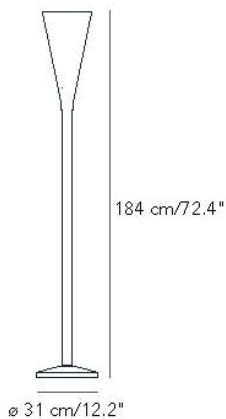

LUMINATOR

Pietro Chiesa, 1932

Luminator is one of the first projects that Pietro Chiesa, then the owner of a workshop in Milan specialized in artistic glasswork, created for FontanaArte, where he would later become artistic director alongside Gio Ponti. The first indirect light floor lamp, Luminator is composed of a thin metal shaft that opens into a cone, inside which is the light source. A single element resting on a circular base, it is a lamp of an almost abstract rigor and purity, and is by far one of the most extraordinary pieces designed by Pietro Chiesa.

MADE IN

IT

MATERIAL DESCRIPTION

Painted metal

ALIMENTATION CABLE

Black

COLOR DESCRIPTION SKU

white