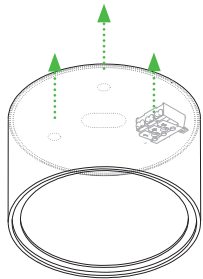

*Mounting only by an authorized electrician! Never connect or disconnect the secondary connection under voltage!
Light source of luminaire is allowed to be replaced by*

- ! **Attention:** Wall fixtures such as screw anchors have to be
- chosen according to local conditions!

MONTAGEFLÄCHEN *MOUNTING SURFACES*

SCHALTPLAN *WIRING DIAGRAM*

11er-1r-GU10

DECKENLEUCHE CEILING LUMINAIRE

111er-1r-GU10

DECKENLEUCHE CEILING LUMINAIRE

Wichtig: Druckereinstellung »Tatsächliche Größe« wählen, andernfalls kann der Ausdruck vom eigentlichen Zeichnungsmaßstab abweichen!

IMPORTANT: Please select printer option »real size«, otherwise the printed version could differ from the effective drawing scale!

Prüfmaß / alle Maßangaben in mm!
Test dimension / all dimensions in mm!