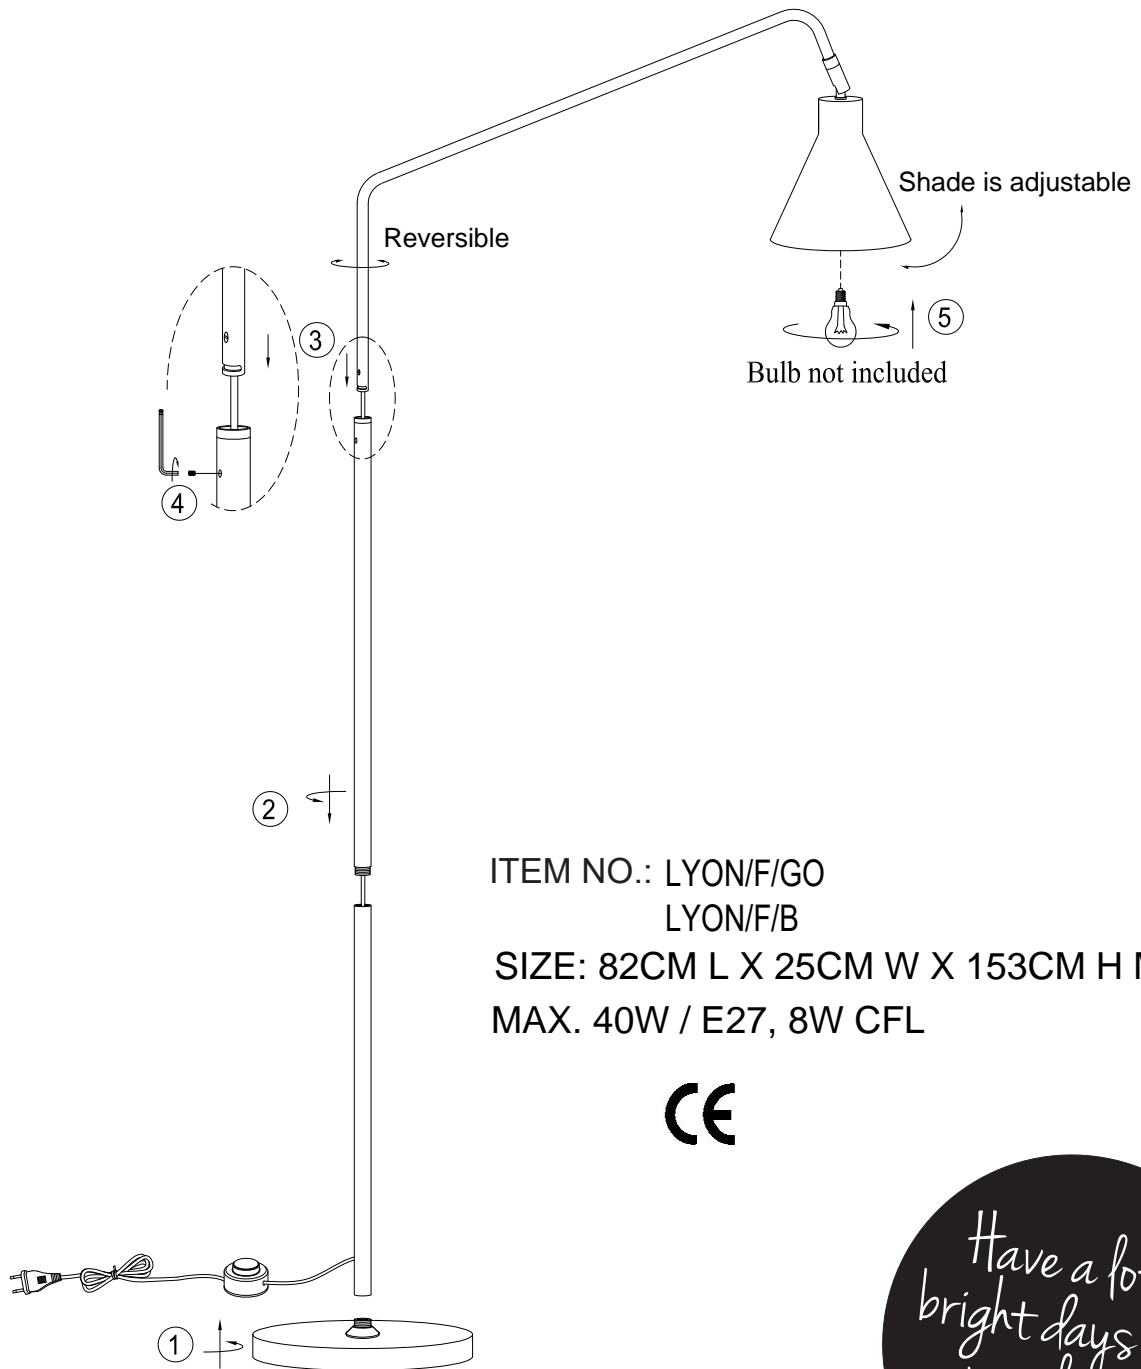

IT'S ABOUT RoMi[®]

C I T Y L I G H T S

LYON FLOOR LAMP

ITEM NO.: LYON/F/GO

LYON/F/B

SIZE: 82CM L X 25CM W X 153CM H MAX.

MAX. 40W / E27, 8W CFL

CE