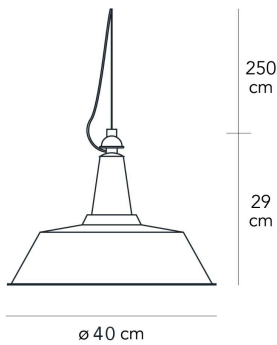

Suspension lamp with direct and dimmable light. Diffuser and hook made of painted metal. Steel suspension cable. Transparent power cable. Ceiling rose made of painted thermoplastic material. Bulb not included.