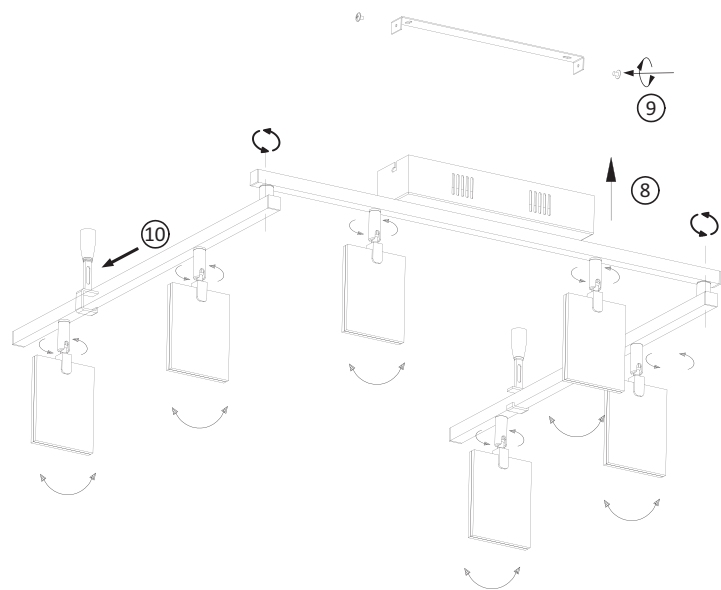

2,4GHz
4,7dBm

835938/835946

230V/50Hz~

LED 6xLED-Board 21v DC/6,1W

2x 2x 4x 2x

2x 1,5V AAA 2x

4

5