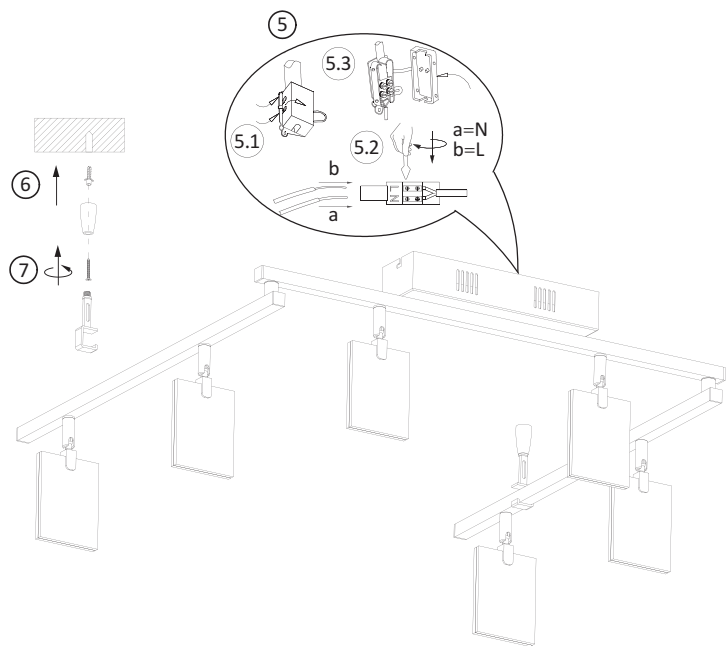

2,4GHz
4,7dBm

835938/835946

230V/50Hz~

LED 6xLED-Board 21v DC/6,1W

2x 2x 4x 2x

2x 1,5V AAA 2x

4

5