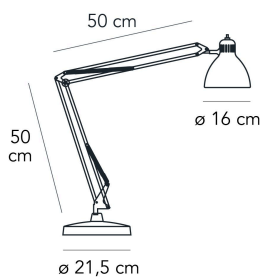

Table lamp with direct light not dimmable. Rotating on/off switch placed on the diffuser head. Adjustable base and body made of painted metal. Black power cable and plug. Plug-in power supply with interchangeable plugs (UK- USA- UE- CHN). Integrated led.