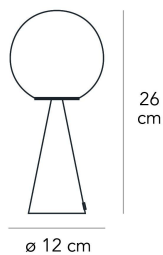

BILIA MINI

Gio Ponti, 1932

Nothing more than a sphere, set in an apparently impossible feat of balance, upon a cone that serves as the base. One of Gio Ponti's many compositional magic tricks, designed in 1932. The counterbalancing of two elementary geometric forms results in an original, perfectly proportioned object. An unpretentious composition, enriched by the extraordinary balance of its proportions and the stylish discretion of non-reflective materials. The light is diffused and valorized by the geometrical simplicity of the design. In designing Bilia, Gio Ponti imagined a smaller version in a range of "spray colours". From those handwritten notes of the original project, FontanaArte presents Bilia Mini in new breathtaking chromatic variations.

Table lamp with diffused light not dimmable. Painted metal frame. Diffuser made of white blown glass with satin-finish. Transparent power cable, plug and switch. European two-pole plug. Bulb not included.