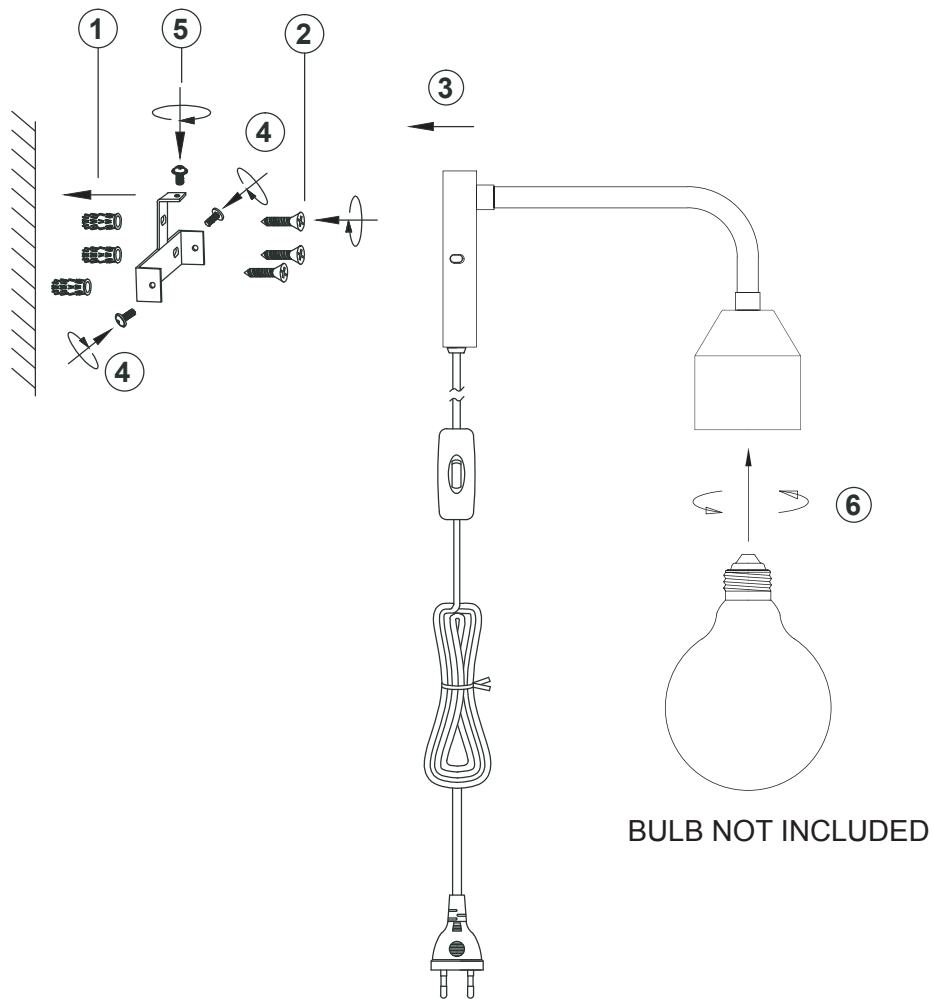

IT'S ABOUT RoMi[®]

C I T Y L I G H T S

WALL LAMP MADRID

- material: metal
- socket: E27
- maximum watt: 60W

*Have a lot of
bright days with
your lamp!*
XXX

A CONCEPT OF URBAN LIGHTING
WWW.ITSABOUTROMI.NL