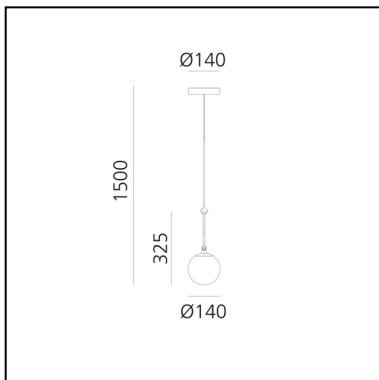

nh 14 Suspension

Neri&Hu

IP20    Dimmbar: 

LUMINAIRE

- Watt: **5W**
- Spannung (V): **220-240V**
- Lichtstrom (lm): **378lm**
- Efficiency: **80%**
- Efficacy: **75.57lm/W**
- CRI: **80**

BESCHREIBUNG

nh continues the study on the dynamic interaction of expertise, details, materials, form, and light that Neri&Hu are developing with Artemide. The selected materials represent a perfect combination of tradition and innovation, as well as the expression of responsible and sustainable design, also conveyed by the use of a lowconsumption retrofit LED source. Like all the projects designed by Neri&Hu, nh offers a reinterpretation of the Oriental culture and tradition with a constant contemporary approach. With surprising lightness and elementary movements nh creates a landscape of elements generating – either individually or combined with each other – a non-static balanced composition characterized by elegant colour and material matching.

FUNKTIONEN

- Produktcode: **1280010A**
- Farbe: **Black/brass**
- Installation: **Pendelleuchte**
- Material: **Blown glass, brushed brass**
- Serie: **Design Collection**
- Anwendungsbereich: **Innenbeleuchtung**
- design: **Neri&Hu**

DIMENSION

- Höhe: **325 mm**
- Breite: **140 mm**
- Durchmesser Fuß: **140 mm**

LICHTQUELLEN NICHT ENTHALTEN

- Kategorie: **LED RETROFIT**
- Anzahl: **1**
- Watt: **5W**
- Sockel: **E14**