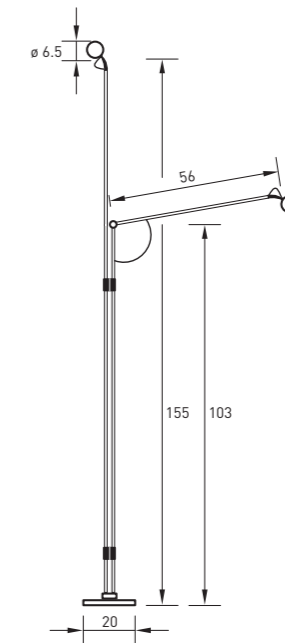

BLACK

GOLD

SILVER

massive foot

dimmable switch - touch-0-matic 2

carbon double rod with clip

LED
WARM LIGHT
845 LUMEN / 2700 KELVIN

360° LIGHTING
FLEXIBLE BALLJOINT

COLORS

design: radius design team
material: steel, aluminum, carbon
LED energy efficiency: A+
light colour: 2.700 kelvin, Ra 90
light output: 2x 9w, 845 lumen

dimmable touch-0-matic 2
90° standard lens
36° / 48° / 105° available separately