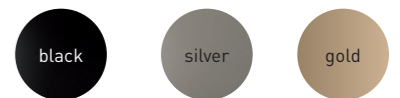

BLACK

GOLD

SILVER

massive foot

dimmable switch - touch-0-matic 2

carbon double rod with clip

LED
WARM LIGHT
845 LUMEN / 2700 KELVIN

360° LIGHTING
FLEXIBLE BALLJOINT

COLORS

design: radius design team
material: steel, aluminum, carbon
LED energy efficiency: A+
light colour: 2.700 kelvin, Ra 90
light output: 2x 9w, 845 lumen

dimmable touch-0-matic 2
90° standard lens
36° / 48° / 105° available separately