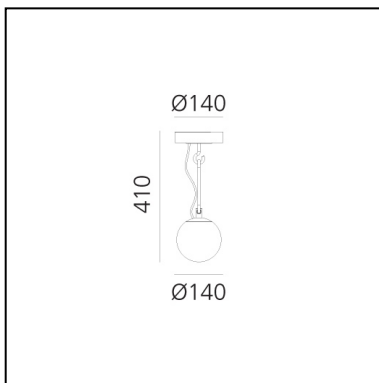

nh 14 Ceiling

Neri&Hu

IP20    Dimmbar: 

LUMINAIRE

- Watt: **5W**
- Spannung (V): **220-240V**
- Lichtstrom (lm): **378lm**
- Efficiency: **80%**
- Efficacy: **75.57lm/W**
- CRI: **80**

BESCHREIBUNG

nh continues the study on the dynamic interaction of expertise, details, materials, form, and light that Neri&Hu are developing with Artemide. The selected materials represent a perfect combination of tradition and innovation, as well as the expression of responsible and sustainable design, also conveyed by the use of a lowconsumption retrofit LED source. Like all the projects designed by Neri&Hu, nh offers a reinterpretation of the Oriental culture and tradition with a constant contemporary approach. With surprising lightness and elementary movements nh creates a landscape of elements generating – either individually or combined with each other – a non-static balanced composition characterized by elegant colour and material matching.

ARTIKELNUMMER: 1284010A

FUNKTIONEN

- Artikelnummer: **1284010A**
- Farbe: **Black/brass**
- Installation: **Deckenleuchte**
- Material: **Blown glass, brushed brass**
- Serie: **Design Collection**
- Anwendungsbereich: **Innenbeleuchtung**
- design: **Neri&Hu**

DIMENSION

- Höhe: **cm 41**
- Breite: **cm 14**
- Durchmesser Fuß: **cm 14**

LICHTQUELLEN NICHT ENHALTEN

- Kategorie: **LED RETROFIT**
- Anzahl: **1**
- Watt: **5W**
- Sockel: **E14**