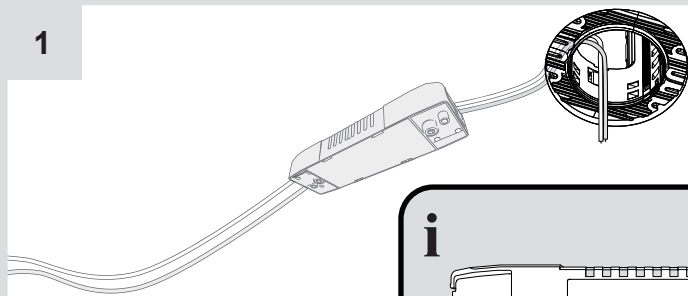

VECTOR 40/55 RECESSED TRIM/TRIMLESS

design
Carlotta de Bevilacqua

i

VECTOR
40/55 DALI

VECTOR 40

VECTOR 40

	LED1 from Dthr (m)		
	2700K	3000K	4000K
SP	1,6	1,6	2,15
FL	LED1	LED1	1,75
WF	LED1	LED1	1,75

1

i

DV1030

DV1031

→ Y513001040

	Vout	mA	W
VECTOR 40	60V ---	700mA	8W
VECTOR 55	60V ---	500mA	17,5W

i

- Fixing structure screw
- Fixing ceiling screw
- Magnetic fixing

2a