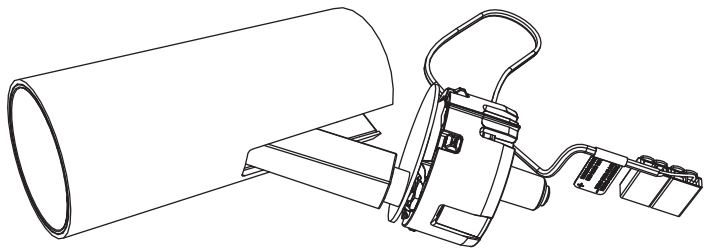

VECTOR 40/55 RECESSED TRIM/TRIMLESS

design
Carlotta de Bevilacqua

i

VECTOR
40/55 DALI

VECTOR 40

VECTOR 40

	LED1 from Dthr (m)		
	2700K	3000K	4000K
SP	1,6	1,6	2,15
FL	LED1	LED1	1,75
WF	LED1	LED1	1,75

1

i

DV1030

DV1031

→ Y513001040

	Vout	mA	W
VECTOR 40	60V ---	700mA	8W
VECTOR 55	60V ---	500mA	17,5W

i

- Fixing structure screw
- Fixing ceiling screw
- Magnetic fixing

2a