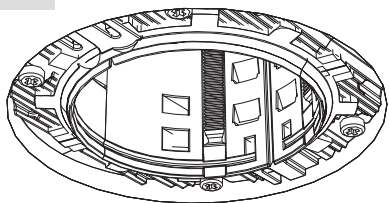

VECTOR 40/55 RECESSED TRIM/TRIMLESS

design
Carlotta de Bevilacqua

i

VECTOR
40/55 DALI

VECTOR 40

VECTOR 40

	LED1 from Dthr (m)		
	2700K	3000K	4000K
SP	1,6	1,6	2,15
FL	LED1	LED1	1,75
WF	LED1	LED1	1,75

1

i

DV1030

DV1031

→ Y513001040

	Vout	mA	W
VECTOR 40	60V ---	700mA	8W
VECTOR 55	60V ---	500mA	17,5W

i

- Fixing structure screw
- Fixing ceiling screw
- Magnetic fixing

2a

Trimless

3a

Trimless

4a

Trimless

5

6

7a