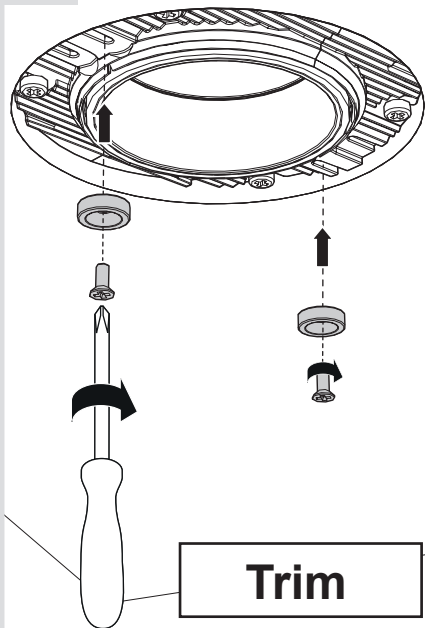

i

DV1030

DV1031

→ Y513001040

	Vout	mA	W
VECTOR 40	60V ---	700mA	8W
VECTOR 55	60V ---	500mA	17,5W

i

- Fixing structure screw
- Fixing ceiling screw
- Magnetic fixing

2a

Vector 55

7b

Vector 40

i

i

$\pm 360^\circ$

$\pm 90^\circ$

i

8

i

 Magnetic fixing

9

i

 Fixing ceiling screw

1

2