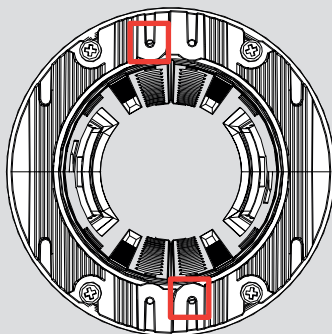

i

DV1030

DV1031

→ Y513001040

	Vout	mA	W
VECTOR 40	60V ---	700mA	8W
VECTOR 55	60V ---	500mA	17,5W

i

- Fixing structure screw
- Fixing ceiling screw
- Magnetic fixing

2a

Vector 55

7b

Vector 40

i

i

$\pm 360^\circ$

$\pm 90^\circ$

i

8

i

 Magnetic fixing

9

i

 Fixing ceiling screw

1

2