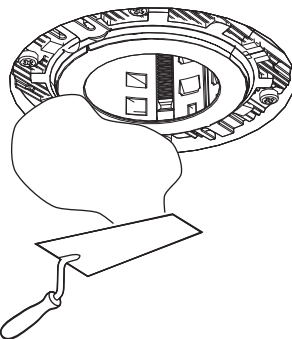

Trimless

3a