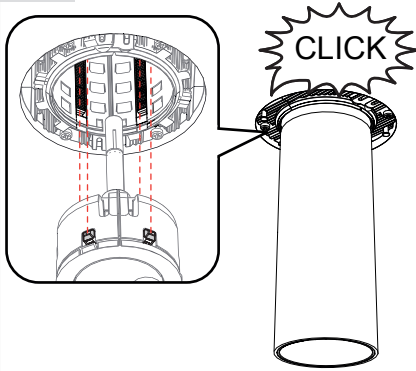

7a

Vector 55

7b

Vector 40

i