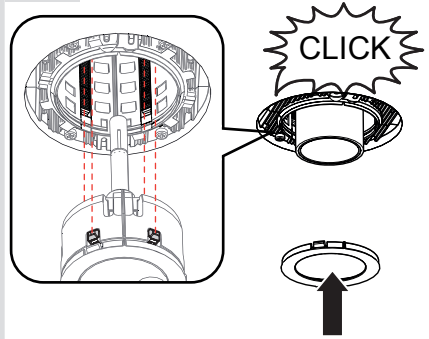

Vector 55

7b