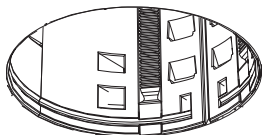

i

DV1030

DV1031

→ Y513001040

	Vout	mA	W
VECTOR 40	60V ---	700mA	8W
VECTOR 55	60V ---	500mA	17,5W

i

- Fixing structure screw
- Fixing ceiling screw
- Magnetic fixing

2a

Trimless

3a

Trimless

4a

Trimless

5

6

7a