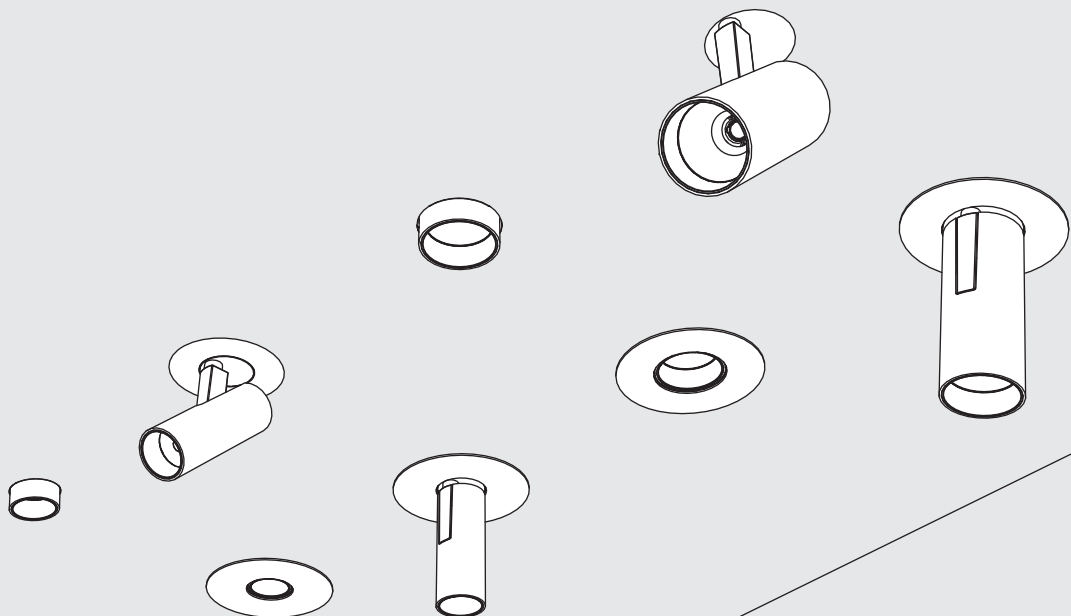

VECTOR 40/55 RECESSED TRIM/TRIMLESS

design
Carlotta de Bevilacqua

i

VECTOR
40/55 DALI

VECTOR 40

VECTOR 40

	LED1 from Dthr (m)		
	2700K	3000K	4000K
SP	1,6	1,6	2,15
FL	LED1	LED1	1,75
WF	LED1	LED1	1,75

1

i

DV1030

DV1031

→ Y513001040

	Vout	mA	W
VECTOR 40	60V ---	700mA	8W
VECTOR 55	60V ---	500mA	17,5W

i

- Fixing structure screw
- Fixing ceiling screw
- Magnetic fixing

2a