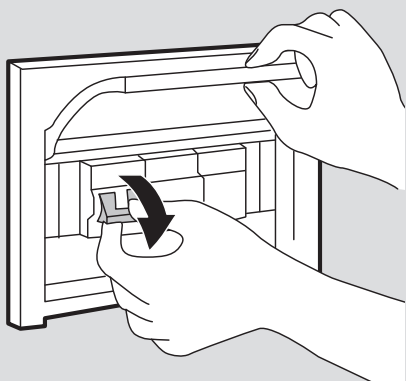

1

i

DV1030

DV1031

→ Y513001040

	Vout	mA	W
VECTOR 40	60V ---	700mA	8W
VECTOR 55	60V ---	500mA	17,5W

i

- Fixing structure screw
- Fixing ceiling screw
- Magnetic fixing