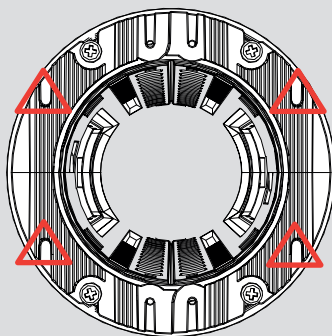

i

DV1030

DV1031

→ Y513001040

	Vout	mA	W
VECTOR 40	60V ---	700mA	8W
VECTOR 55	60V ---	500mA	17,5W

i

- Fixing structure screw
- Fixing ceiling screw
- Magnetic fixing

2a

8

i

 Magnetic fixing

9

i

 Fixing ceiling screw

1

2