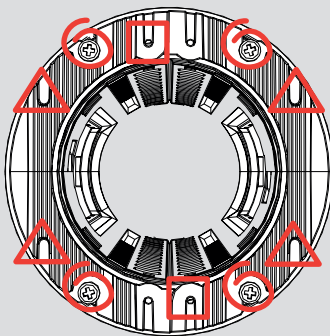

VECTOR 40/55 RECESSED TRIM/TRIMLESS

design
Carlotta de Bevilacqua

i

VECTOR
40/55 DALI

VECTOR 40

VECTOR 40

	LED1 from Dthr (m)		
	2700K	3000K	4000K
SP	1,6	1,6	2,15
FL	LED1	LED1	1,75
WF	LED1	LED1	1,75

1

i

DV1030

DV1031

→ Y513001040

	Vout	mA	W
VECTOR 40	60V ---	700mA	8W
VECTOR 55	60V ---	500mA	17,5W

i

- Fixing structure screw
- Fixing ceiling screw
- Magnetic fixing

2a