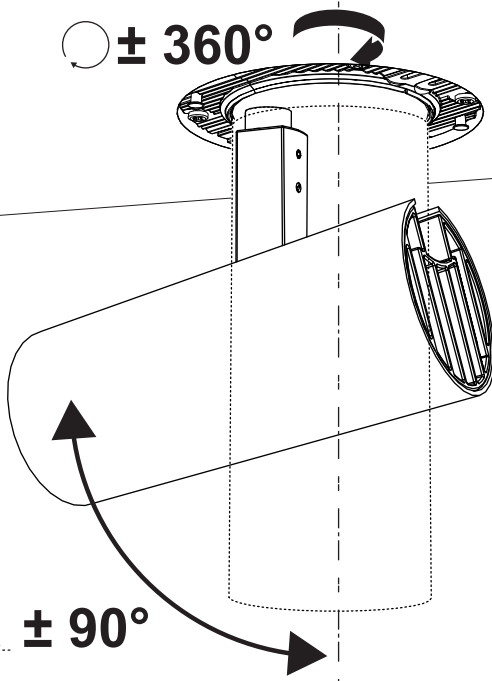

i

DV1030

DV1031

→ Y513001040

	Vout	mA	W
VECTOR 40	60V ---	700mA	8W
VECTOR 55	60V ---	500mA	17,5W

i

- Fixing structure screw
- Fixing ceiling screw
- Magnetic fixing

2a

Vector 55

7b

Vector 40

i

i

$\pm 360^\circ$

$\pm 90^\circ$

i