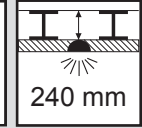

VECTOR 40/55 RECESSED TRIM/TRIMLESS

design
Carlotta de Bevilacqua

i

VECTOR
40/55 DALI

VECTOR 40

VECTOR 40

	LED1 from Dthr (m)		
	2700K	3000K	4000K
SP	1,6	1,6	2,15
FL	LED1	LED1	1,75
WF	LED1	LED1	1,75

1

i

DV1030

DV1031

→ Y513001040

	Vout	mA	W
VECTOR 40	60V ---	700mA	8W
VECTOR 55	60V ---	500mA	17,5W

i

- Fixing structure screw
- Fixing ceiling screw
- Magnetic fixing

2a