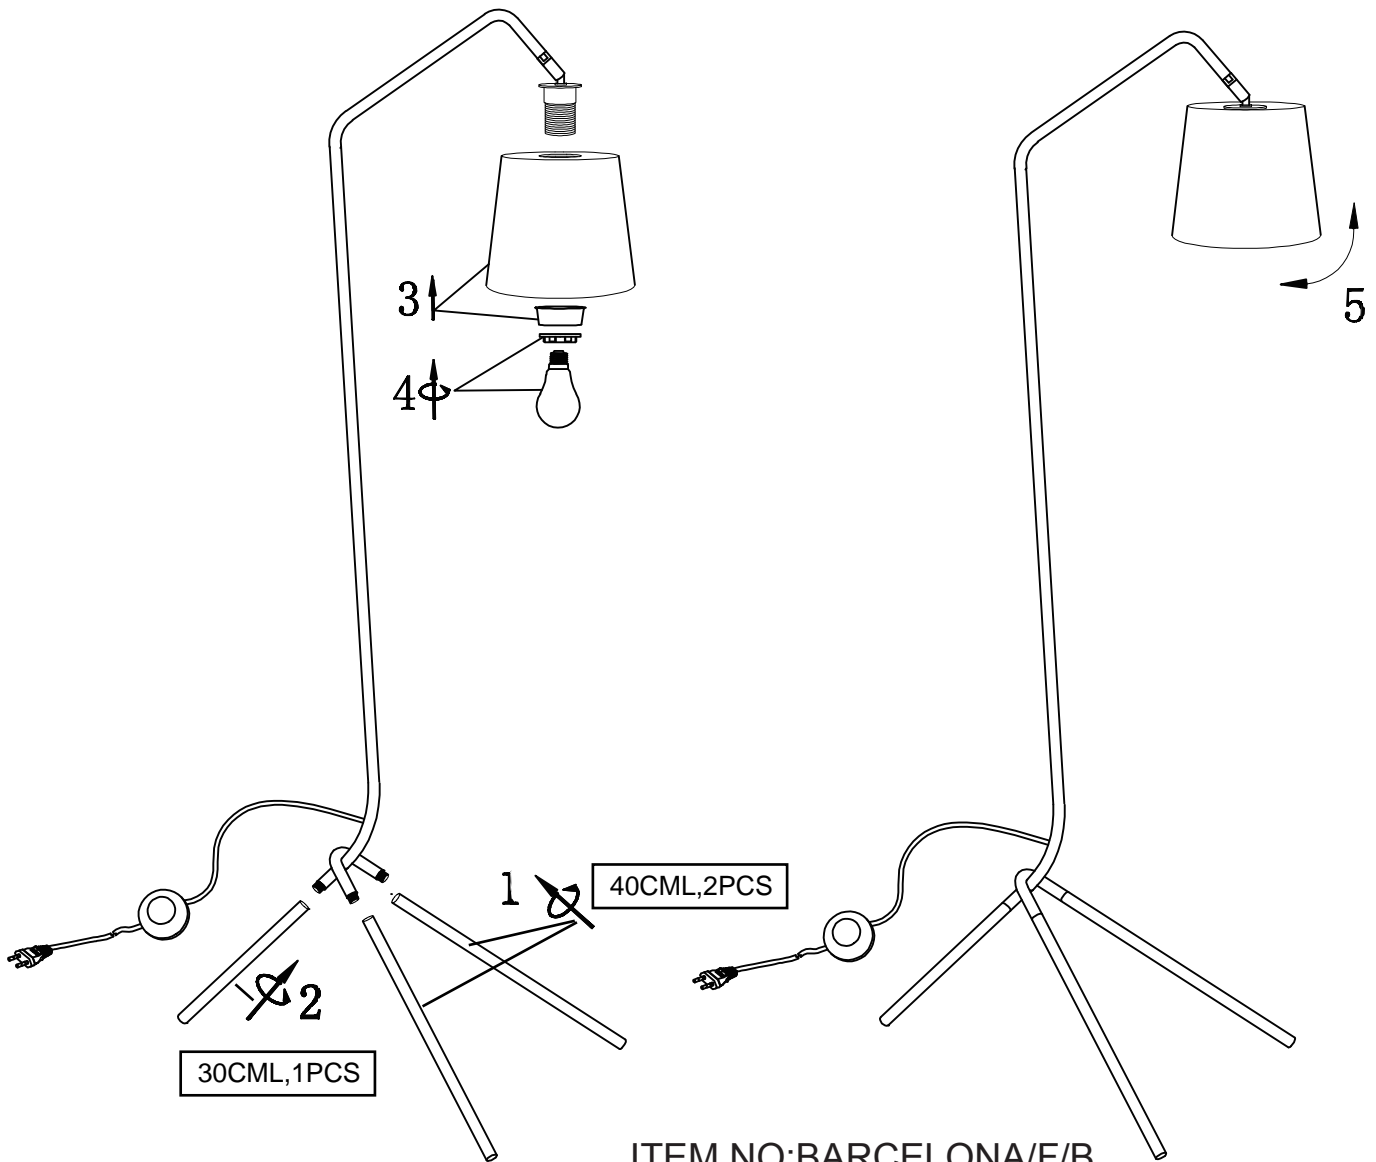

IT'S ABOUT RoMi[®]

C I T Y L I G H T S

BARCELONA FLOOR LAMP

ITEM NO: BARCELONA/F/B
BARCELONA/F/W
BARCELONA/F/TL

SIZE: 150CM H MAX
MAX 40W.E27,8W CFL

*Have a lot of
bright days with
your lamp!*

XXX

A CONCEPT OF URBAN LIGHTING
WWW.ITSABOUTROMI.NL