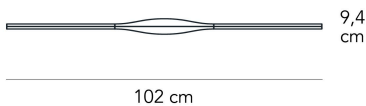

Wall lamp with indirect and dimmable light 1-10 V. Body made of glossy painted and die-cast aluminum. Apex can be installed horizontally or vertically.