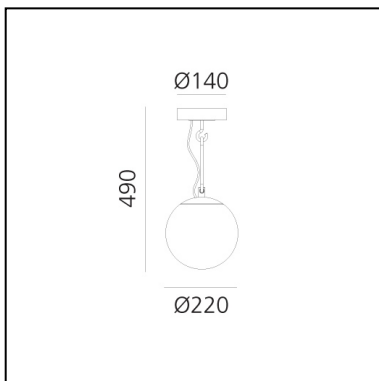

nh 22 Ceiling

Neri&Hu

IP20    Dimmbar: 

LUMINAIRE

- Watt: **13W**
- Spannung (V): **220-240V**
- Lichtstrom (lm): **1142lm**
- Efficiency: **75%**
- Efficacy: **87.83lm/W**
- CRI: **80**

BESCHREIBUNG

nh continues the study on the dynamic interaction of expertise, details, materials, form, and light that Neri&Hu are developing with Artemide. The selected materials represent a perfect combination of tradition and innovation, as well as the expression of responsible and sustainable design, also conveyed by the use of a lowconsumption retrofit LED source. Like all the projects designed by Neri&Hu, nh offers a reinterpretation of the Oriental culture and tradition with a constant contemporary approach. With surprising lightness and elementary movements nh creates a landscape of elements generating – either individually or combined with each other – a non-static balanced composition characterized by elegant colour and material matching.

ARTIKELNUMMER: 1285010A

FUNKTIONEN

- Artikelnummer: **1285010A**
- Farbe: **Black/brass**
- Installation: **Deckenleuchte**
- Material: **Blown glass, brushed brass**
- Serie: **Design Collection**
- Anwendungsbereich: **Innenbeleuchtung**
- design: **Neri&Hu**

DIMENSION

- Höhe: **cm 49**
- Breite: **cm 22**
- Durchmesser Fuß: **cm 14**

LICHTQUELLEN NICHT ENHALTEN

- Kategorie: **LED RETROFIT**
- Anzahl: **1**
- Watt: **15W**
- Sockel: **E27**