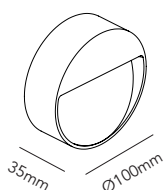

SERIOUS

Design: Ronni Gol

* Rose gold for indoor use only

SERIOUS 1

SERIOUS 2

SERIOUS 3