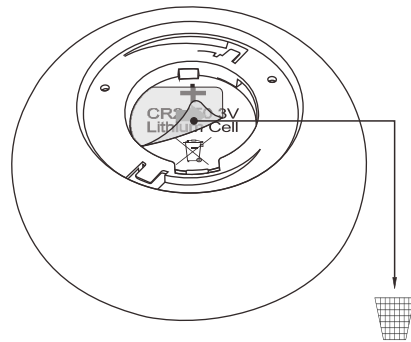

1x

2x

A

B

C

D

only use un-rechargeable 1x Button cells CR2450 3V,600mA;

Function of keys