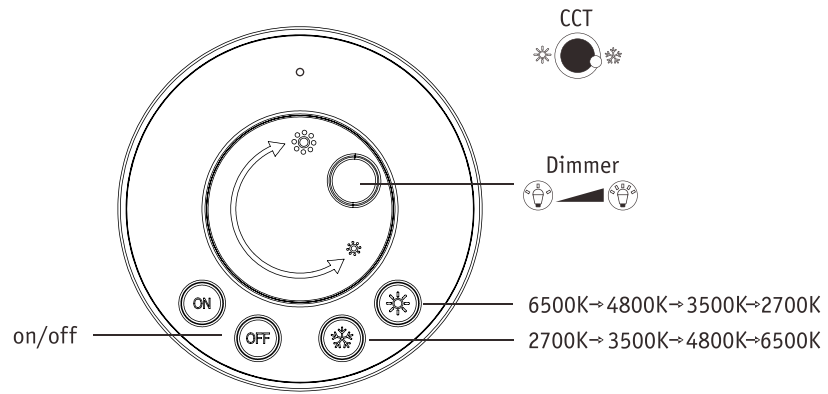

1x

2x

A

B

C

D

only use un-rechargeable 1x Button cells CR2450 3V,600mA;

Function of keys

Code Matching

(Press the "ON" button one time within 5s of connecting to the controller)

One remote control can control countless controller (99946/99947/99948), but a controller (99946/99947/99948) can be only controlled by 4 pcs remote control.