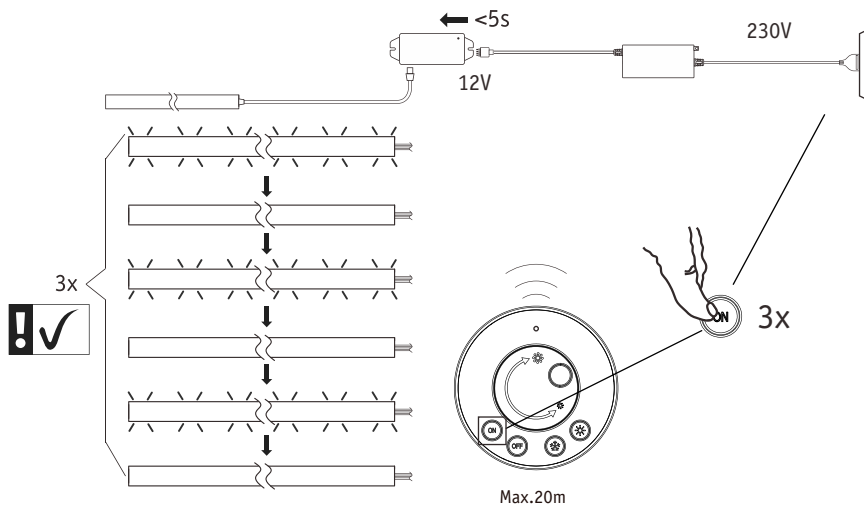

Code Matching

(Press the "ON" button one time within 5s of connecting to the controller)

One remote control can control countless controller (99946/99947/99948), but a controller (99946/99947/99948) can be only controlled by 4 pcs remote control.

Code Clearing

(Press the "NO" button three times within 5s of cancelling the connection to the controller)

Hiermit erklärt Paulmann Licht, dass der Funkanlagentyp Art.-Nr.: 999.76 der Richtlinie 2014/53/EU entspricht. Der vollständige