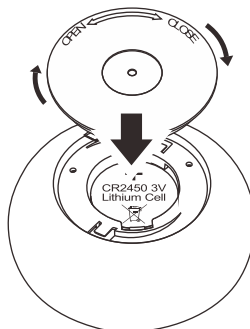

1x

2x

A

B

C

D

only use un-rechargeable 1x Button cells CR2450 3V,600mA;

Function of keys