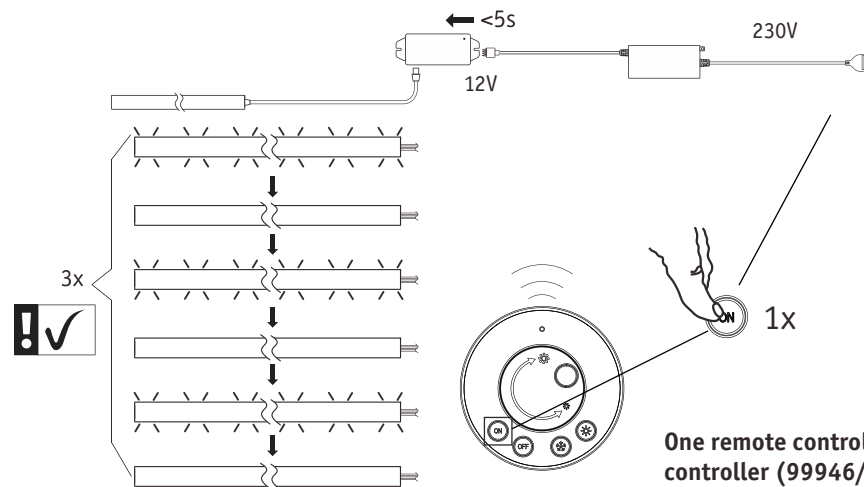

1x

2x

A

B

C

D

only use un-rechargeable 1x Button cells CR2450 3V,600mA;

Function of keys

Code Matching

(Press the "ON" button one time within 5s of connecting to the controller)

One remote control can control countless controller (99946/99947/99948), but a controller (99946/99947/99948) can be only controlled by 4 pcs remote control.

Code Clearing

(Press the "NO" button three times within 5s of cancelling the connection to the controller)

Hiermit erklärt Paulmann Licht, dass der Funkanlagentyp Art.-Nr.: 999.76 der Richtlinie 2014/53/EU entspricht. Der vollständige