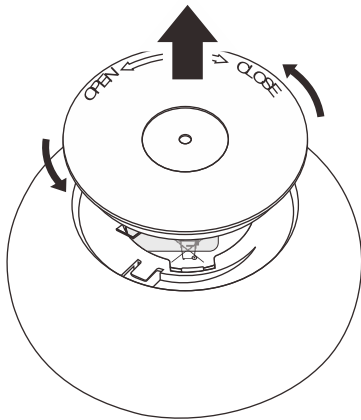

1x

2x

A

B

C

D

only use un-rechargeable 1x Button cells CR2450 3V,600mA;

Function of keys

Code Matching

(Press the "ON" button one time within 5s of connecting to the controller)

One remote control can control countless controller (99946/99947/99948), but a controller (99946/99947/99948) can be only controlled by 4 pcs remote control.