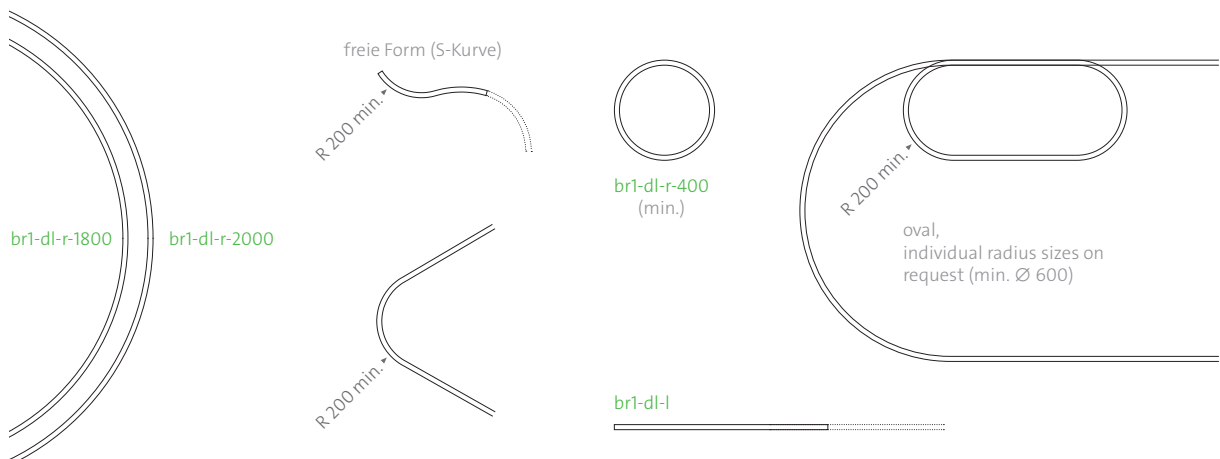

Dimming match code abbreviations: -4 DALI / -7 Phase-cut dimming / -9 Bluetooth

berliner ring | downlight (br1-dl)

PENDANT LUMINAIRE

Standard sizes berliner ring 1 downlight (Scale 1:30)

Housing:	Aluminium housing powder-coated (individual RAL colour on request), acrylic glass one side satin (min. 3 × acrylic segments with tolerance gap), Profile: 20 × 20 mm (W × H)
Suspension:	min. 3 × Reutlinger® cables (depending on size)
Light source:	LED-Band: 24 V DC, 20 W per Meter, Ra 90
Life time LED:	average life time of LED-strip 50.000 h bei L80/B10
Control gear:	included
Operating area:	AC 220V–240V / 50Hz–60Hz
Protection class:	br1-dl-ba-g: I br1-dl-ba-k: II

Degree of protection: IP20 | **Weights:** see page 7 (always pendant lamp incl. canopy large)

berliner ring | downlight (br1-dl)

PENDANT LUMINAIRE

Luminaire ring

-  bronze
-  individual RAL colour on request

Canopy large

-  white matt (RAL 9016)
-  bronze
-  individual RAL colour on request

Canopy small

-  white matt (RAL 9016)
-  bronze

Central suspension: canopy large -ba-g with integrated control gear

Vertical suspension: canopy small -ba-k for cable connection, incl. ceiling fastener (control gear included, must be placed externally)

Variants: round, oval, linear and free forms (Scale 1:30) **Customized? Feel free to contact us.**

berliner ring | downlight (br1-dl)

PENDANT LUMINAIRE

Matchcode Produkt Product	br1-dl		br1-il		br1-ud				
Lichtaustritt Light direction	Downlight (-dl)		Inlight (-il)		Uplight + Downlight (-ud)				
Lichtfarbe Light color	2700 K	3000 K	2700 K	3000 K	2700 K -dl	2700 K -ul	3000 K -dl	3000 K -ul	
Steuerung Controller	DALI	-4	■	■	■	■	■	■	■
Phasenanschnitt/-abschnitt Leading edge/trailing edge	-7	■	■	■	■	■	■	■	
Bluetooth	-9	■	■	■	■	■	■	■	