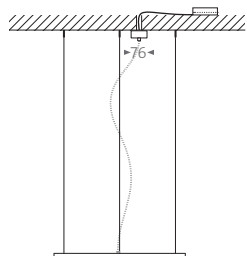

Canopy large

-  white matt (RAL 9016)
-  bronze
-  individual RAL colour on request

Canopy small

-  white matt (RAL 9016)
-  bronze

Central suspension: canopy large -ba-g with integrated control gear

Vertical suspension: canopy small -ba-k for cable connection, incl. ceiling fastener (control gear included, must be placed externally)

Variants: round, oval, linear and free forms (Scale 1:30) **Customized? Feel free to contact us.**

berliner ring | downlight (br1-dl)

PENDANT LUMINAIRE

Matchcode Produkt Product	br1-dl		br1-il		br1-ud				
Lichtaustritt Light direction	Downlight (-dl)		Inlight (-il)		Uplight + Downlight (-ud)				
Lichtfarbe Light color	2700 K	3000 K	2700 K	3000 K	2700 K -dl	2700 K -ul	3000 K -dl	3000 K -ul	
Steuerung Controller	DALI	-4	■	■	■	■	■	■	■
Phasenanschnitt/-abschnitt Leading edge/trailing edge	-7	■	■	■	■	■	■	■	
Bluetooth	-9	■	■	■	■	■	■	■	

Verfügbarkeit • availability: ■ = verfügbar • available | ■ = auf Anfrage • on request | □ = nicht verfügbar • not available

Matchcode Produkt Product	br1-dl		br1-il		br1-ud	
Lichtaustritt Light direction	Downlight (-dl)		Inlight (-il)		Uplight + Downlight (-ud)	
Gewicht Weight	Ø 600 mm	2.840 g	2.840 g	3.680 g		
	Ø 800 mm	3.100 g	3.100 g	4.200 g		
	Ø 1000 mm	3.400 g	3.400 g	4.800 g		
	Ø 1200 mm	3.680 g	3.680 g	5.360 g		