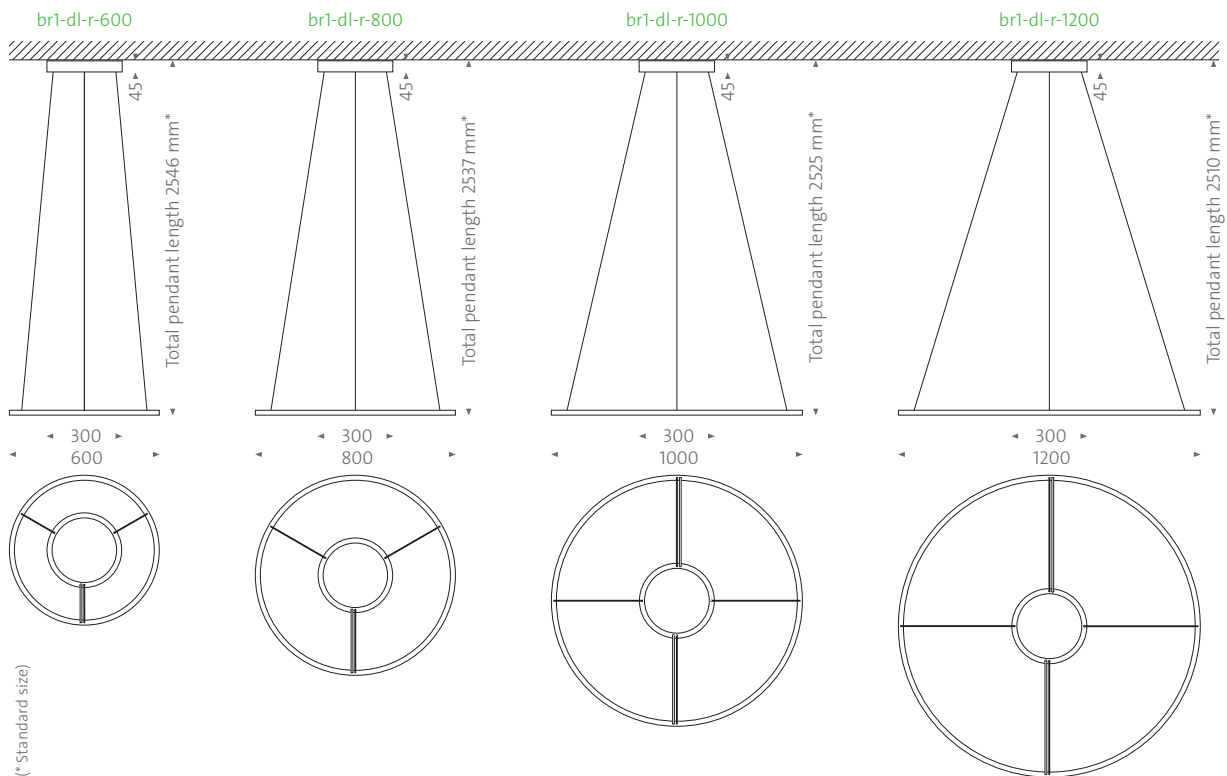

berliner ring | downlight (br1-dl)

PENDELLEUCHTE

Schlanker U-Profil Kronleuchter in runder Form
mit zentraler oder dezentraler Abpendelung

Foto: mawa (Abb. exemplarisch)

Design: mawa / Engineering: mawa

Leistungsvarianten LED-Band	Dimmungen Matchcode	Lichtfarben und Lichtstrom in Kelvin und Lumen	Standard-Gesamtpendellänge inkl. Ring
24 V DC, 20 W per Meter	-4, -7, -9	2700 K / 2400 lm/m 3000 K / 2600 lm/m	2510-2546 mm (abhängig von Größe)

Varianten: runde, ovale und lineare Formen (Maßstab 1:30) **Individuell? Sprechen Sie uns gerne an.**

berliner ring | downlight (br1-dl)

PENDANT LUMINAIRE

Slim U-profile chandelier in round shape
with central or decentralized suspension

Photo: mawa (illustrations exemplary)

Design: mawa / Engineering: mawa

Performance variants LED band	Dimmingen Matchcode	Light colour and luminous flux ^{LED} in Kelvin and Lumen	Standard total pendant length incl. ring
24 V DC, 20 W per Meter	-4, -7, -9	2700 K / 2400 lm/m 3000 K / 2600 lm/m	2510-2546 mm (depending on diameter)
		(further light colours on request)	(further length versions on request)

Dimming match code abbreviations: -4 DALI / -7 Phase-cut dimming / -9 Bluetooth

berliner ring | downlight (br1-dl)

PENDANT LUMINAIRE

Standard sizes berliner ring 1 downlight (Scale 1:30)

Housing:	Aluminium housing powder-coated (individual RAL colour on request), acrylic glass one side satin (min. 3 × acrylic segments with tolerance gap), Profile: 20 × 20 mm (W × H)
Suspension:	min. 3 × Reutlinger® cables (depending on size)
Light source:	LED-Band: 24 V DC, 20 W per Meter, Ra 90
Life time LED:	average life time of LED-strip 50.000 h bei L80/B10
Control gear:	included
Operating area:	AC 220V–240V / 50Hz–60Hz
Protection class:	br1-dl-ba-g: I br1-dl-ba-k: II