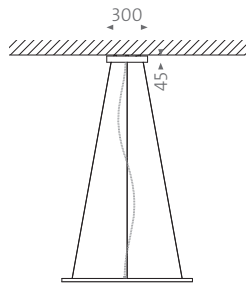

Canopy small

- white matt (RAL 9016)
- bronze

Central suspension: canopy large -ba-g with integrated control gear