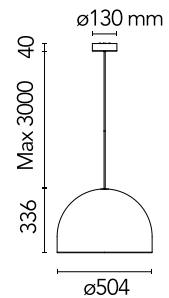

## My Dome

Designed by Michael Anastassiades, 2023

LED retrofit - 2 x 40W

"Suspension lamp composed of a half-sphere in an acylindrical finish that evenly projects light downwards. The matte white colour complements a simple geometry that adapts to any style. My Dome offers a classic suspension piece for downlight illumination reimagined through the poetics of Michael Anastassiades. Suspension lamp composed of a half-sphere in an acylindrical finish that evenly projects light downwards. The matte white colour complements a simple geometry that adapts to any style. Playful, elegant and functional all at the same time My Dome offers a classic downlight suspension piece reimagined through the poetics of Michael Anastassiades. Light is diffused evenly downwards, making the lamp ideal for illuminating a dining table."

### Main specifications

EAN	8059607063606
Mounting	Suspension
Environments	Indoor dry location
Light Source Type	Bulb
Lamp category	LED retrofit
Lamp holders	E27
Number of heads	2
Power (W)	40

### Physical

Colour	White
Cord length (mm)	2700
Canopy dimension (mm)	40
Canopy width (mm)	130
Net weight (kg)	3.5
Package height (mm)	530
Package width (mm)	630
Package length (mm)	630
Package volume (m3)	0.21
IP internal	20

## Schematic light drawing

Beam Angle: 110°

h(m)	E(lx)	D(m)
1	644	2.84
2	161	5.67
3	72	8.51
4	40	11.35
5	26	14.18

Luminous flux luminaire  
3858 lm