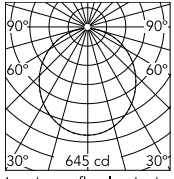

### Physical

Colour	White
Cord length (mm)	2700
Canopy dimension (mm)	40
Canopy width (mm)	130
Net weight (kg)	3.5
Package height (mm)	530
Package width (mm)	630
Package length (mm)	630
Package volume (m3)	0.21
IP internal	20

### Technical Drawings

2D [↓ ZIP](#)

3D [↓ ZIP](#)

## Schematic light drawing

Beam Angle: 110°

h(m)	E(lx)	D(m)
1	644	2.84
2	161	5.67
3	72	8.51
4	40	11.35
5	26	14.18

Luminous flux luminaire  
3858 lm