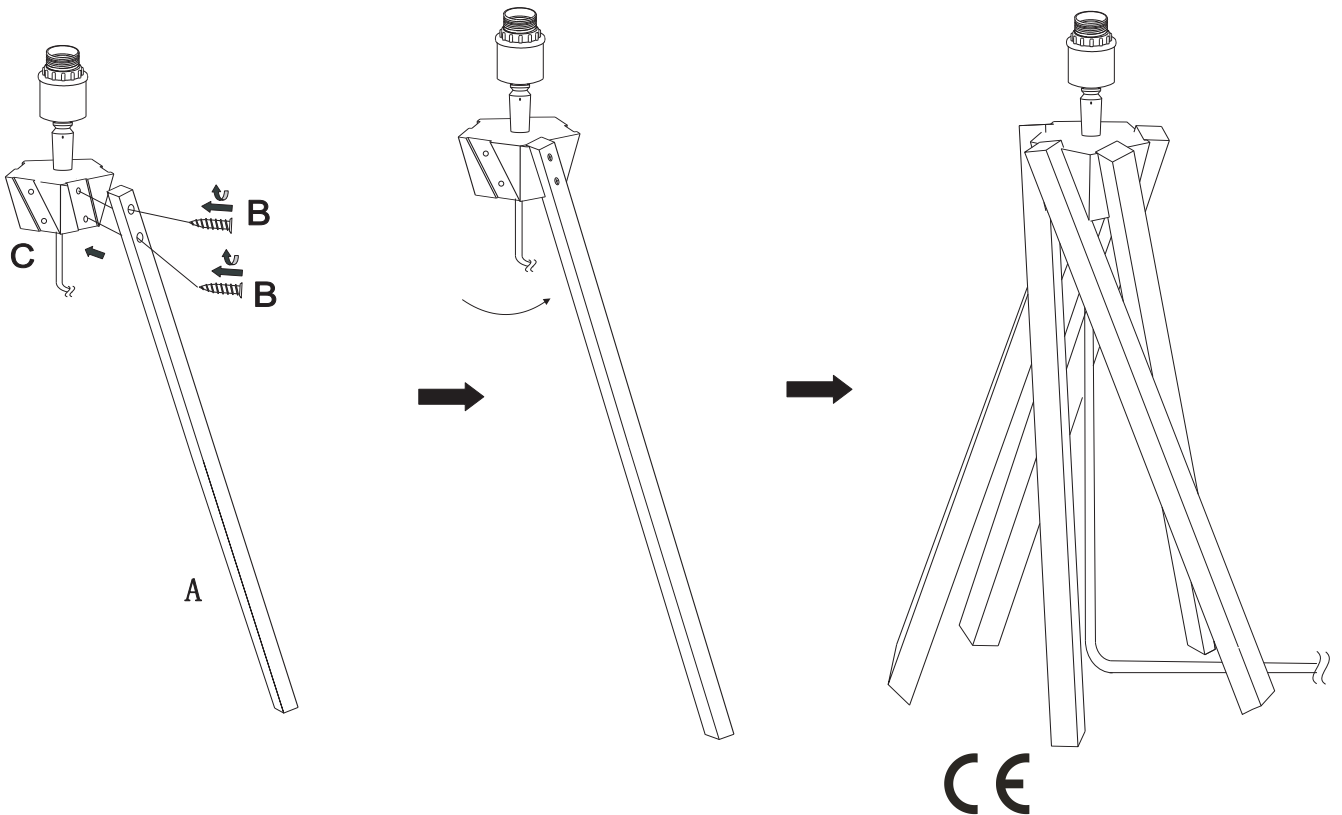

KILIMANJARO/T

A 5PCS

B 10PCS

C 1PC

Model no.: KILIMANJARO/T

Size: dia. 30 x H 47cm

Max: 40W/8W CFL, E27