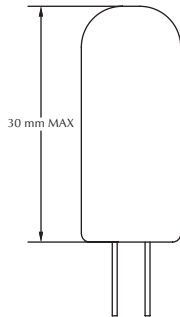

# ASSEMBLY GUIDE

Find assembly videos by using the QR code or by going online at our website  
**[umage.com/instructions](https://umage.com/instructions)**

G4 MAX 3W 12VDC  
(not included)

Recommend  
UMAGE IDEA #4187