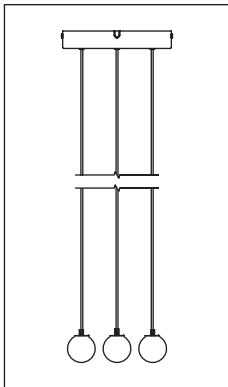

# ASSEMBLY GUIDE

Find assembly videos by using the QR code or by going online at our website  
**[umage.com/instructions](https://umage.com/instructions)**

G4 MAX 3W 12VDC  
(not included)

Recommend  
UMAGE IDEA #4187