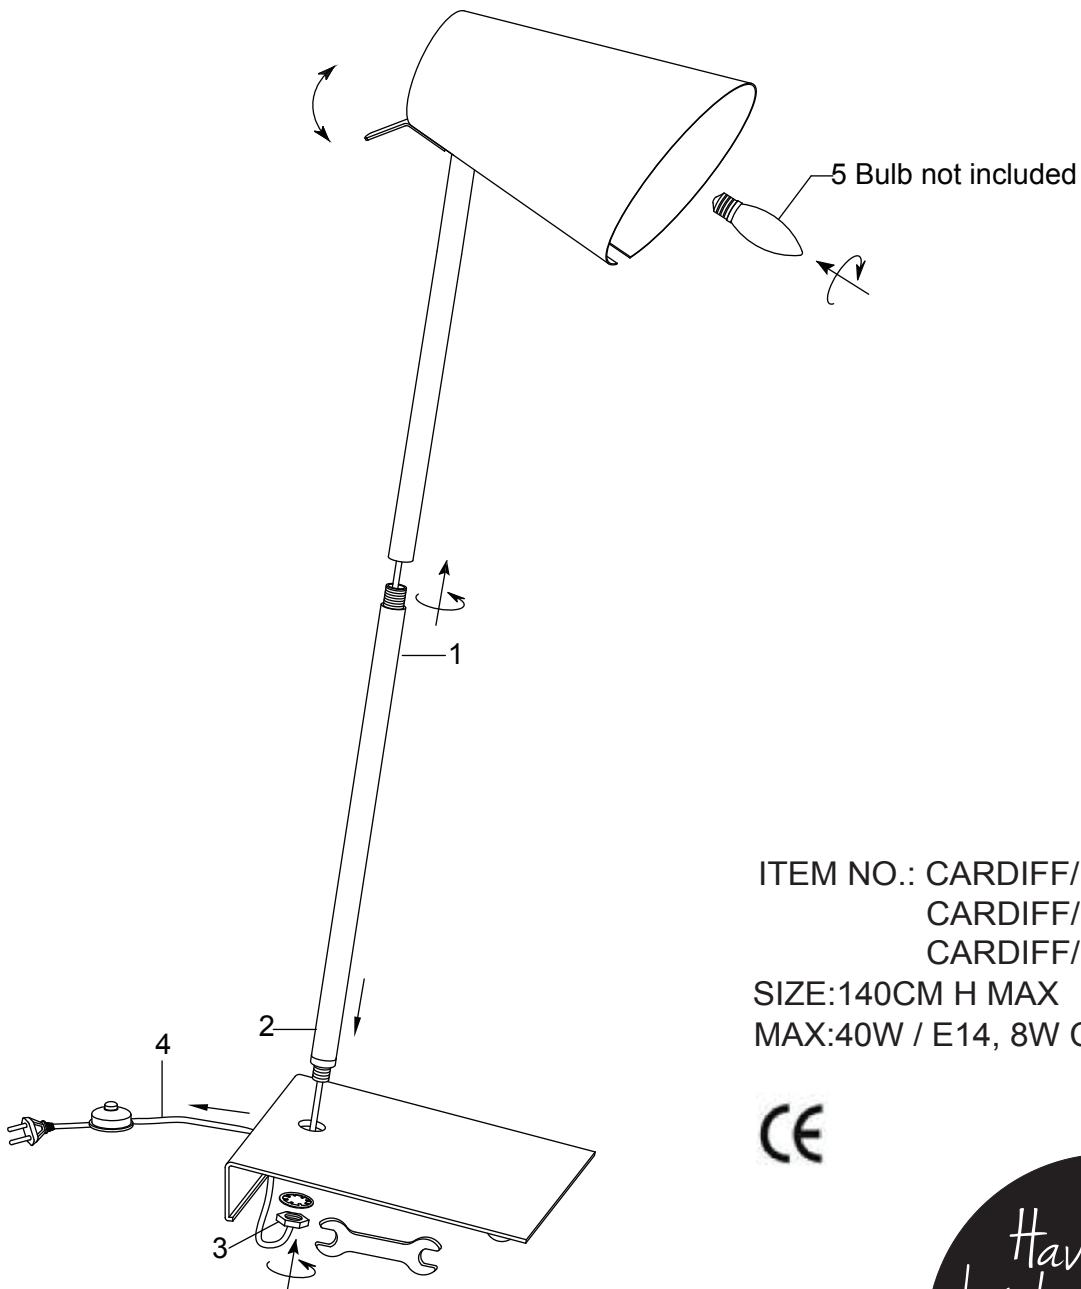

IT'S ABOUT RoMi[®]

C I T Y L I G H T S

CARDIFF FLOOR LAMP

ITEM NO.: CARDIFF/F/W
CARDIFF/F/DG
CARDIFF/F/B
SIZE: 140CM H MAX
MAX: 40W / E14, 8W CFL

*Have a lot of
bright days with
your lamp!*

XXX

A CONCEPT OF URBAN LIGHTING
WWW.ITSABOUTROMI.NL