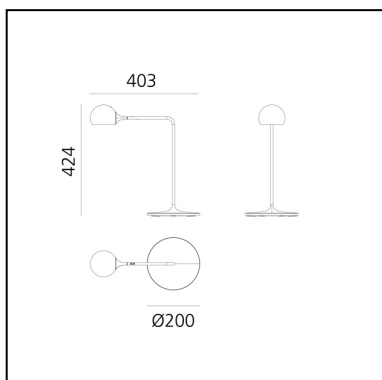

IXA - Table - Gelb

Foster + Partners Industrial Design

IP20  Dimmbar: 

LUMINAIRE

- Watt: **10W**
- CCT: **2700K**
- CRI: **90**

BESCHREIBUNG

Inspired by Alexander Calder's dynamic sculptures, the design interprets the idea of "elegant balance" through precision engineering.

Ixa is a complete and transversal family composed through the combination of an adjustable spherical head, rods and counterweights. It is a smart and scalable principle that allows the Ixa family to expand with the addition of new versions. A larger head is combined with two new structures, wall and ceiling, recalibrated to balance the weight and bring light into the space to respond to different lighting needs. Ixa is the expression of functional, productive and sustainable intelligence through deliberate choices of reduction and simplification, the result of a solid design know-how. Artemide and Foster+Partners share a profound approach to sustainable design that permeates product development at every stage and singles itself out as an essential element of the project.

ARTIKELNUMMER: S1110040A01

FUNKTIONEN

- Artikelnummer: **S1110040A01**
- Farbe: **Gelb**
- Installation: **Tischleuchte**
- Serie: **Design Collection, Novelties**
- design: **Foster + Partners Industrial Design**

DIMENSION

- Länge: **cm 40.3**
- Höhe: **cm 42.4**
- Durchmesser Fuß: **cm 20**