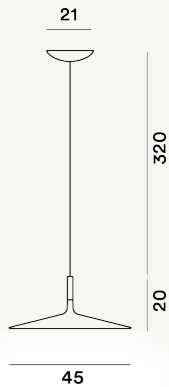

# APLOMB LARGE COLGANTE LED

## DIMENSIONE

20 x 45 x 45