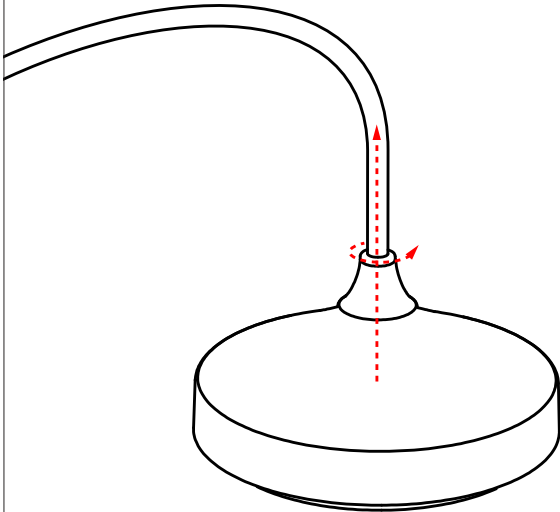

moooi

BELL LAMP SMALL

REFER TO SAFETY INSTRUCTIONS FOR GENERAL INFORMATION

1

2

INPUT: 240V AC

INPUT: 110V AC

visit www.moooi.com for more information about the collection

moooi

BELL LAMP SMALL

REFER TO SAFETY INSTRUCTIONS FOR GENERAL INFORMATION

3

visit www.moooi.com for more information about the collection