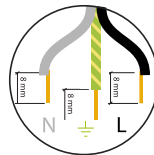

moooi

BELL LAMP SMALL

REFER TO SAFETY INSTRUCTIONS FOR GENERAL INFORMATION

1

2

INPUT: 240V AC

INPUT: 110V AC

visit www.moooi.com for more information about the collection

moooi

BELL LAMP SMALL

REFER TO SAFETY INSTRUCTIONS FOR GENERAL INFORMATION

3

visit www.moooi.com for more information about the collection