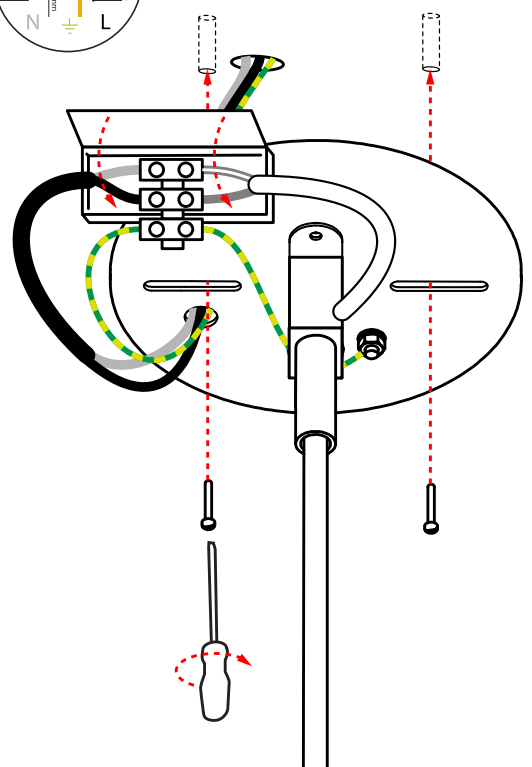

moooi

BELL LAMP SMALL

REFER TO SAFETY INSTRUCTIONS FOR GENERAL INFORMATION

1

2

INPUT: 240V AC

INPUT: 110V AC

visit www.moooi.com for more information about the collection

moooi

BELL LAMP SMALL

REFER TO SAFETY INSTRUCTIONS FOR GENERAL INFORMATION

3

visit www.moooi.com for more information about the collection