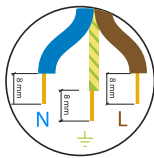

moooi

BELL LAMP SMALL

REFER TO SAFETY INSTRUCTIONS FOR GENERAL INFORMATION

1

2

INPUT: 240V AC

INPUT: 110V AC

visit www.moooi.com for more information about the collection

moooi

BELL LAMP SMALL

REFER TO SAFETY INSTRUCTIONS FOR GENERAL INFORMATION

3

visit www.moooi.com for more information about the collection