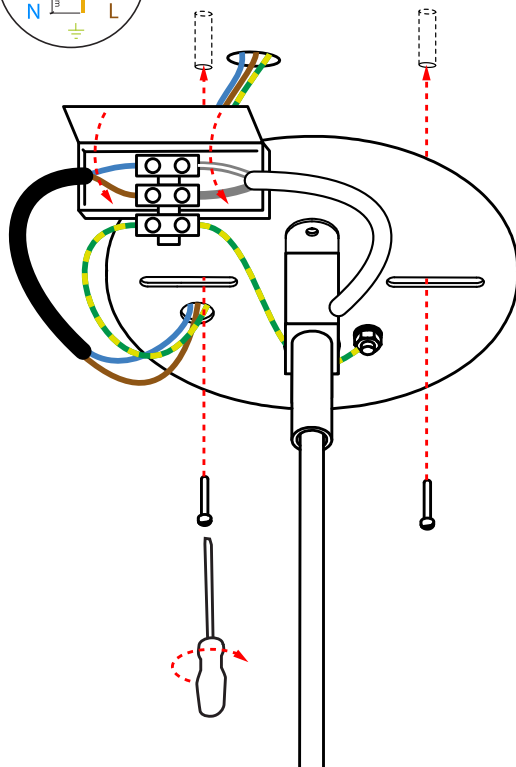

moooi

BELL LAMP SMALL

REFER TO SAFETY INSTRUCTIONS FOR GENERAL INFORMATION

1

2

INPUT: 240V AC

INPUT: 110V AC

visit www.moooi.com for more information about the collection

moooi

BELL LAMP SMALL

REFER TO SAFETY INSTRUCTIONS FOR GENERAL INFORMATION

3

visit www.moooi.com for more information about the collection