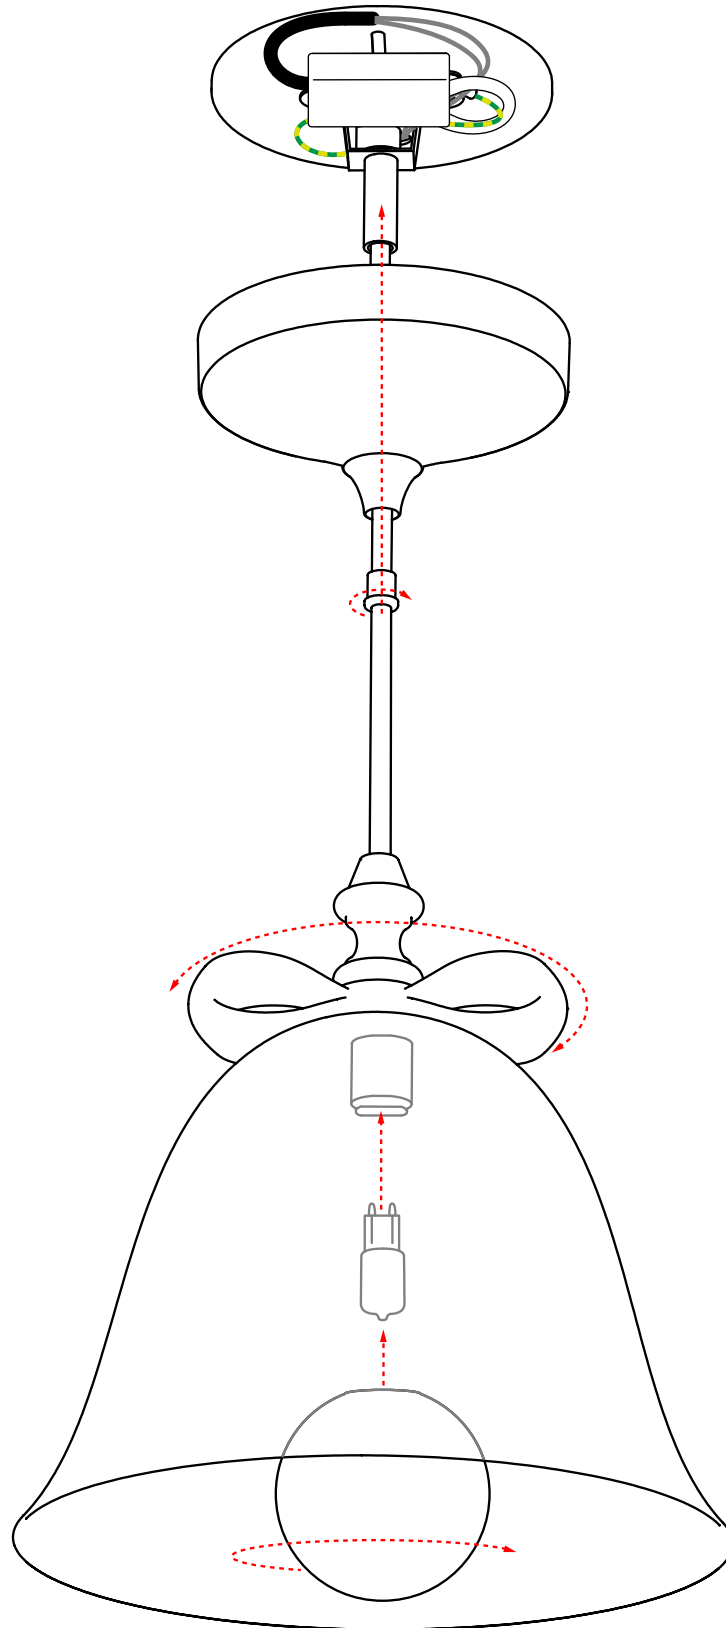

moooi

BELL LAMP SMALL

REFER TO SAFETY INSTRUCTIONS FOR GENERAL INFORMATION

1

2

INPUT: 240V AC

INPUT: 110V AC

visit www.moooi.com for more information about the collection

moooi

BELL LAMP SMALL

REFER TO SAFETY INSTRUCTIONS FOR GENERAL INFORMATION

3

visit www.moooi.com for more information about the collection