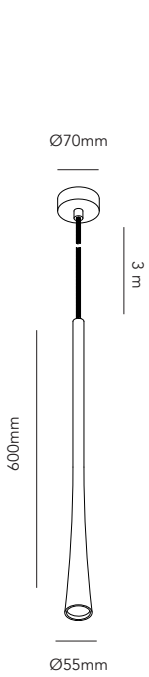

## DROP

Design: Ronni Gol

**DROP S1**

**DROP S2**

# DROP - 3000 K

Design: Ronni Gol

**LIGHT·POINT**  
C O P E N H A G E N

ART. NAME	DROP S1	DROP S2	
Art. no. white	280260	280264	
Art. no. black	280261	280265	
Art. no. gold	280263	280267	
EAN white	5711389802608	5711389802646	
EAN black	5711389802615	5711389802653	
EAN gold	5711389802639	5711389802677	
Material	Aluminium	Aluminium	
Light source	Lumens	Lumens	
Lifetime	50.000	50.000	
Number of light sources	1	1	
Electronical gear	N/A	N/A	
Driver watt	N/A	N/A	
Light source watt	6	6	
System watt	6	6	
Voltage	220-240V	220-240V	
Dimmable	Leading/trailing Edge	Leading/trailing Edge	
Lumen output	540	540	
Lumen pr. watt	90	90	
Flux	N/A	N/A	
CCT (K)	3000	3000	
RA/CRI	>90	>90	
Mac Adam	3	3	
Light distribution	Down	Down	
Beam angle	38	38	
Tilt angle	N/A	N/A	
Cutout mm.	N/A	N/A	
Rotation	N/A	N/A	
Looping	No	No	