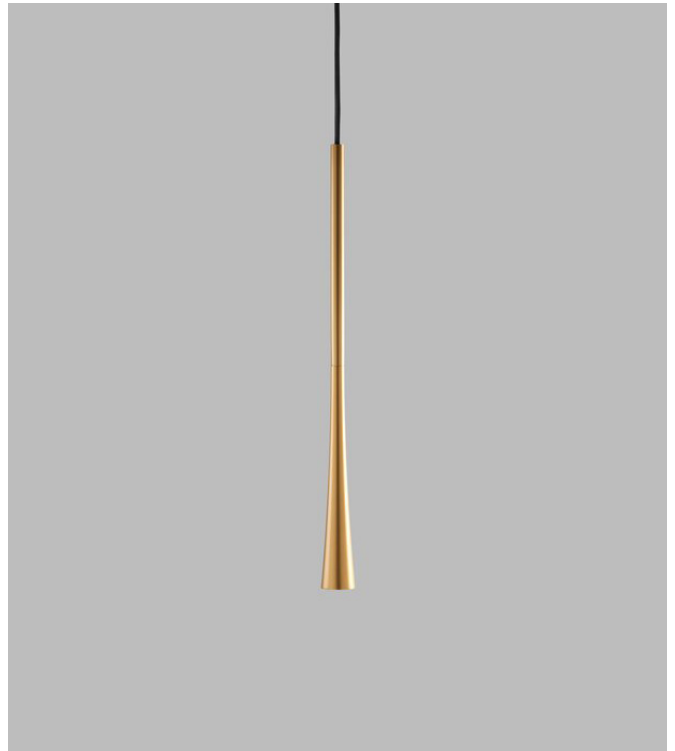

## DROP

Design: Ronni Gol

**DROP S1**

**DROP S2**

# DROP - 3000 K

Design: Ronni Gol

**LIGHT·POINT**  
C O P E N H A G E N

ART. NAME	DROP S1	DROP S2	
Art. no. white	280260	280264	
Art. no. black	280261	280265	
Art. no. gold	280263	280267	
EAN white	5711389802608	5711389802646	
EAN black	5711389802615	5711389802653	
EAN gold	5711389802639	5711389802677	
Material	Aluminium	Aluminium	
Light source	Lumens	Lumens	
Lifetime	50.000	50.000	
Number of light sources	1	1	
Electronical gear	N/A	N/A	
Driver watt	N/A	N/A	
Light source watt	6	6	
System watt	6	6	
Voltage	220-240V	220-240V	
Dimmable	Leading/trailing Edge	Leading/trailing Edge	
Lumen output	540	540	
Lumen pr. watt	90	90	
Flux	N/A	N/A	
CCT (K)	3000	3000	
RA/CRI	>90	>90	
Mac Adam	3	3	
Light distribution	Down	Down	
Beam angle	38	38	
Tilt angle	N/A	N/A	
Cutout mm.	N/A	N/A	
Rotation	N/A	N/A	
Looping	No	No	