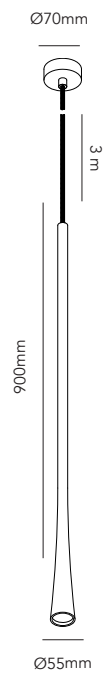

## DROP

Design: Ronni Gol

**DROP S1**

**DROP S2**

# DROP - 3000 K

Design: Ronni Gol

**LIGHT·POINT**  
C O P E N H A G E N

ART. NAME	DROP S1	DROP S2	
Art. no. white	280260	280264	
Art. no. black	280261	280265	
Art. no. gold	280263	280267	
EAN white	5711389802608	5711389802646	
EAN black	5711389802615	5711389802653	
EAN gold	5711389802639	5711389802677	
Material	Aluminium	Aluminium	
Light source	Lumens	Lumens	
Lifetime	50.000	50.000	
Number of light sources	1	1	
Electronical gear	N/A	N/A	
Driver watt	N/A	N/A	
Light source watt	6	6	
System watt	6	6	
Voltage	220-240V	220-240V	
Dimmable	Leading/trailing Edge	Leading/trailing Edge	
Lumen output	540	540	
Lumen pr. watt	90	90	
Flux	N/A	N/A	
CCT (K)	3000	3000	
RA/CRI	>90	>90	
Mac Adam	3	3	
Light distribution	Down	Down	
Beam angle	38	38	
Tilt angle	N/A	N/A	
Cutout mm.	N/A	N/A	
Rotation	N/A	N/A	
Looping	No	No	