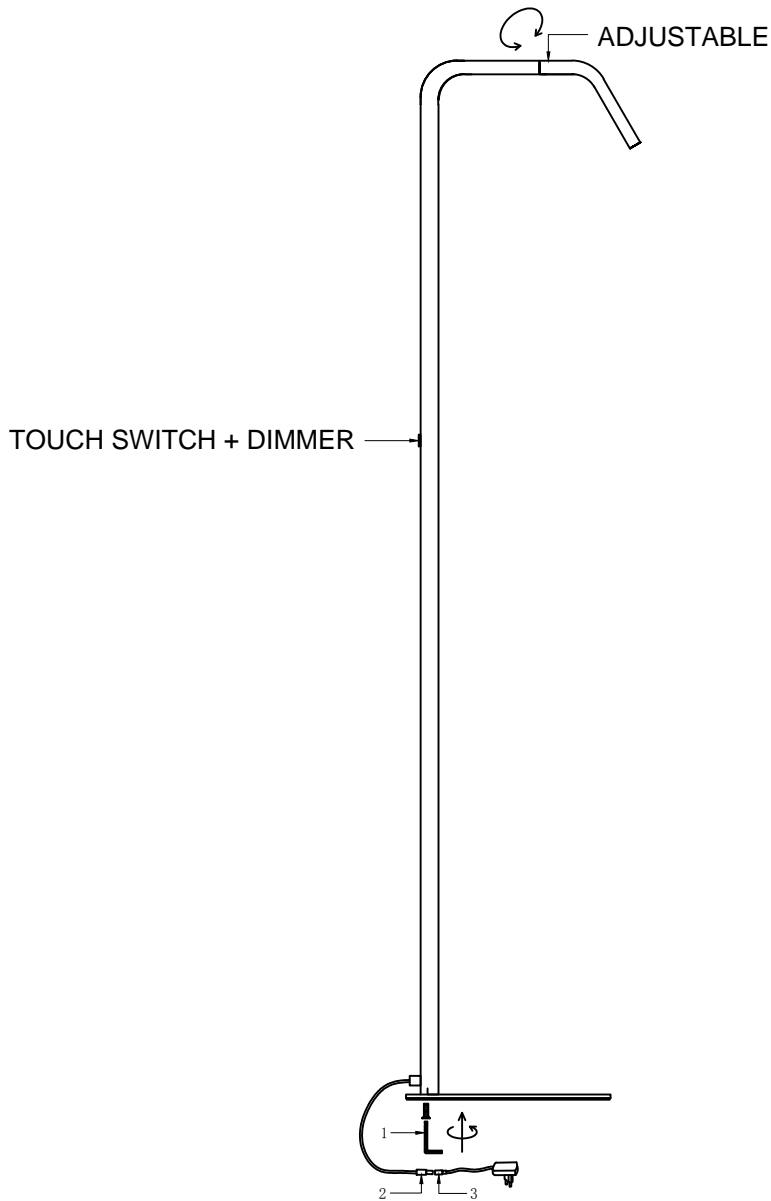

IT'S ABOUT RoMi[®]

C I T Y L I G H T S

FLOOR LAMP ZURICH

- material: iron
- maximum watt: 5W LED (included)

Please note: if the external flexible cable or cord of this luminaire is damaged, it should be replaced by a qualified person in order to avoid hazard